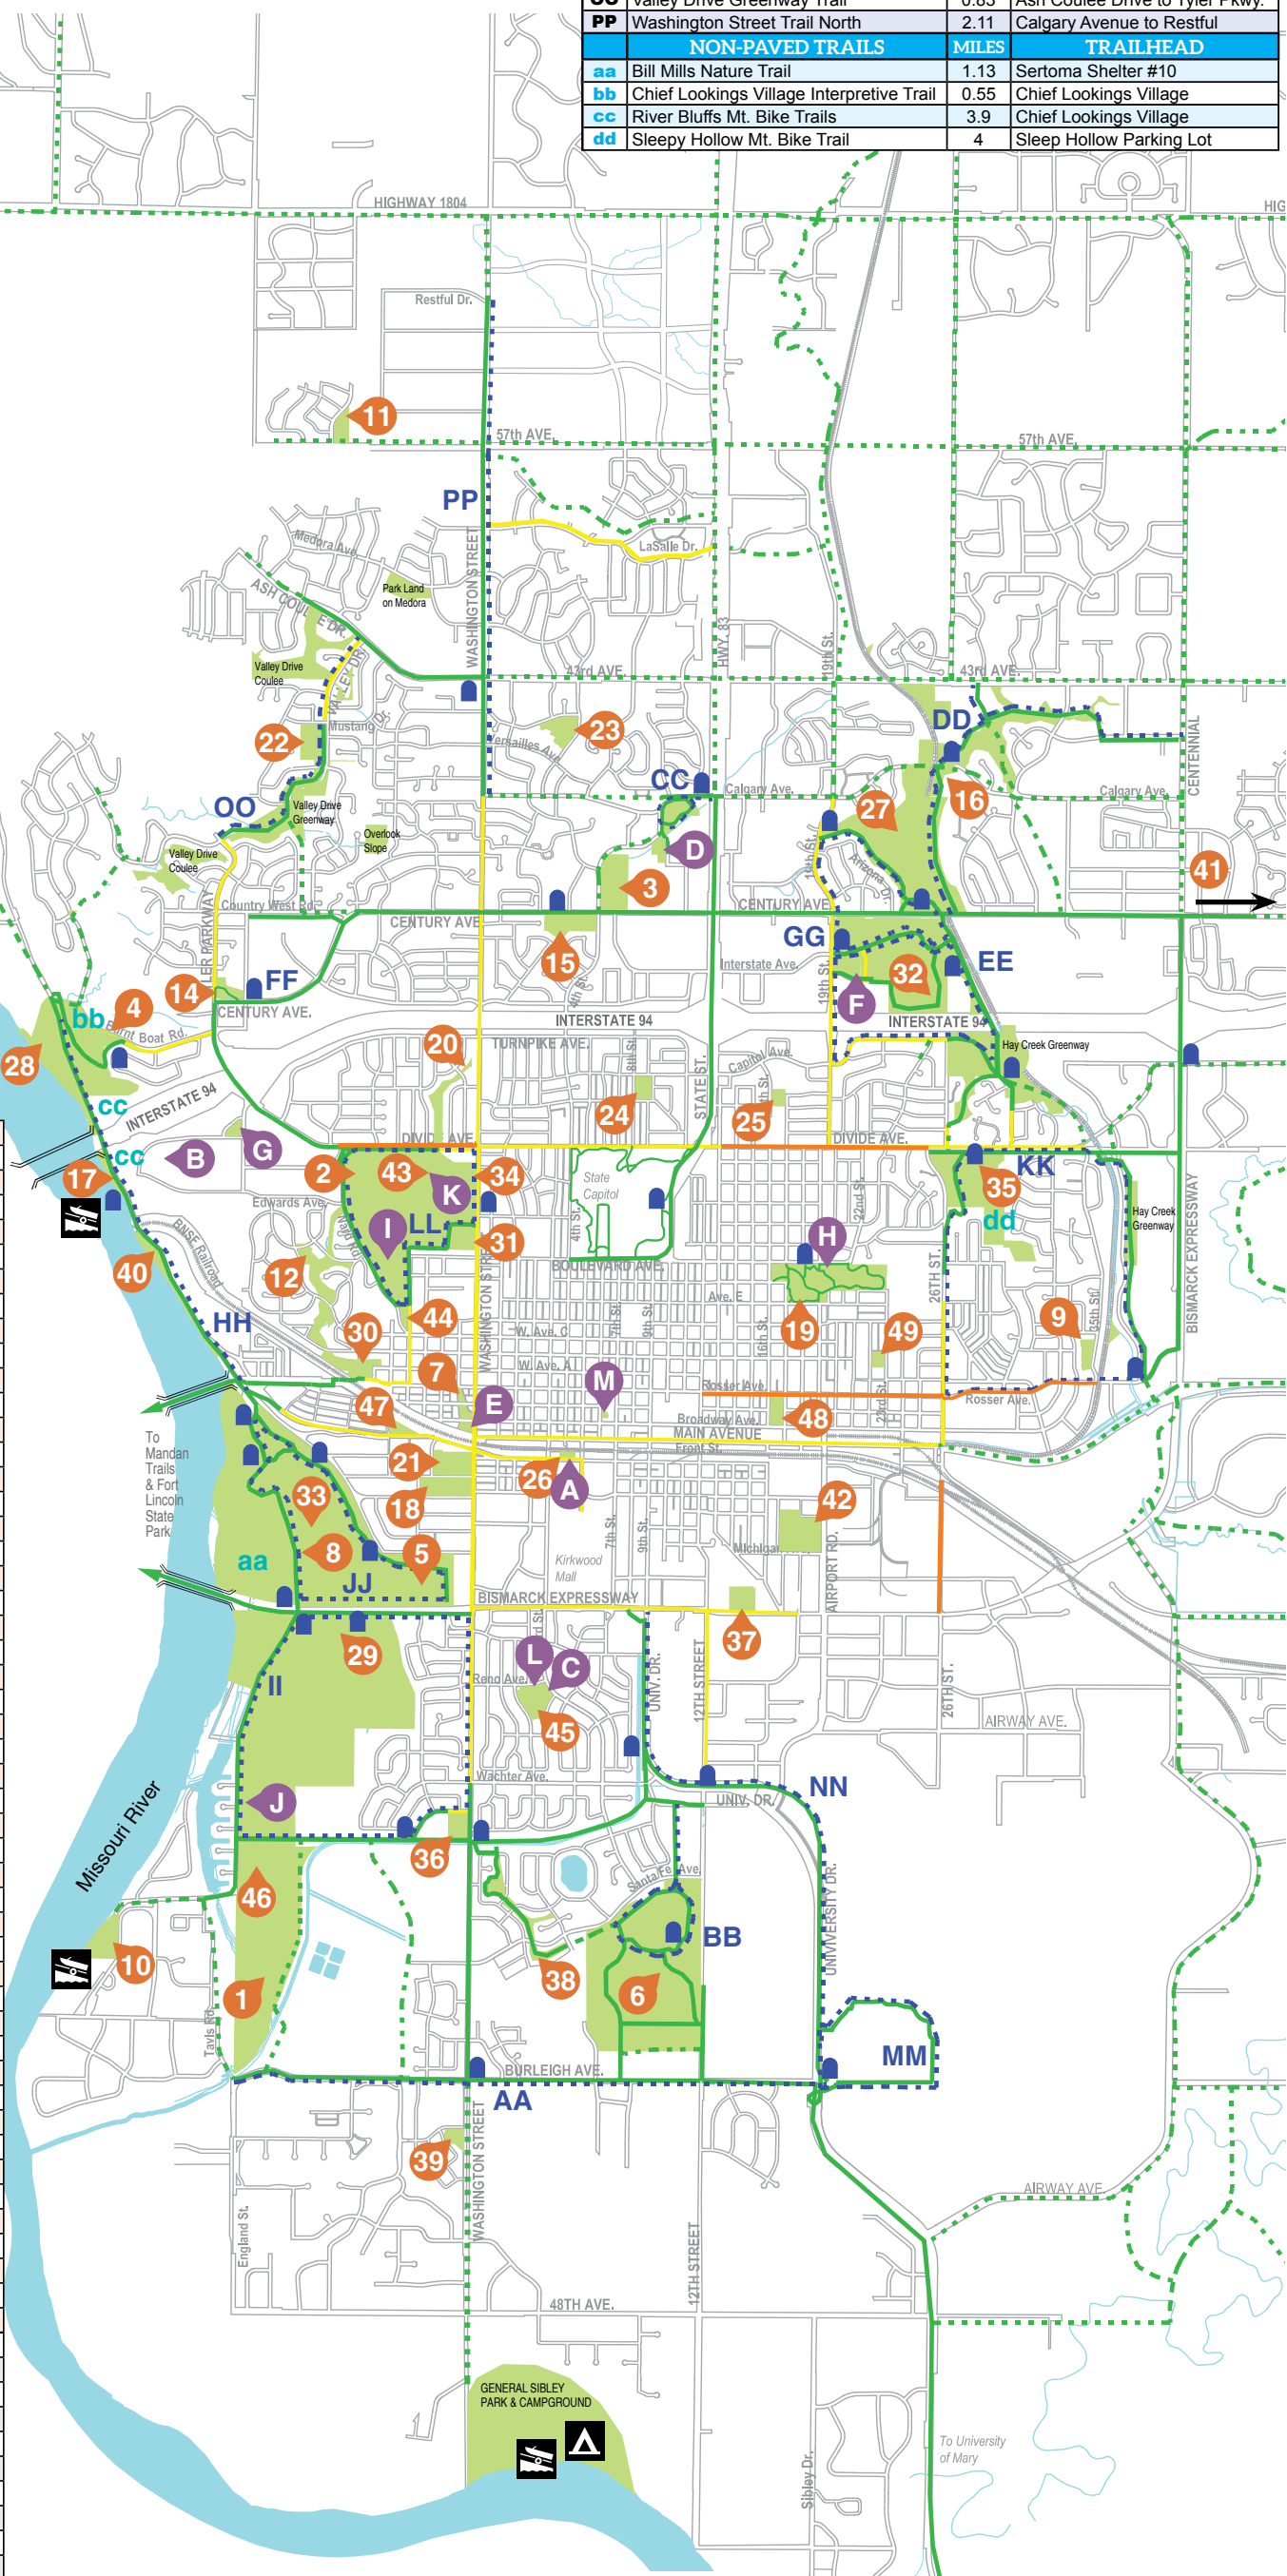

ADDITIONAL TRAIL ROUTES AND DISTANCES			
Trail Name	Beginning Point	Destination Point	Miles
Ash Coulee Trail	Washington Street	Eagle Crest Loop	0.9
Expressway Trail	Channel Drive	I-94	1.8
Lions Park Trails	Entire Park		1.5
Riverfront Trail #1	Pioneer Park	Keelboat Park	0.7
Riverfront Trail #2	Pioneer Park	Steamboat Park	1.3
Riverfront Trail #3	Pioneer Park	Steamboat Plaza	1.7
Riverfront Trail #4	Pioneer Park	Sertoma Park	2.0
Sertoma Park Trail	Clem Kelly Parking Lot	Clem Kelly Parking Lot	1.0
Sertoma Park Trail	Memorial Bridge	Clem Kelly Parking Lot	0.9
Sertoma Park Trail	Memorial Bridge	Expressway entrance to Sertoma	1.5
Solheim to Wachter	Solheim School	Wachter School	1.6
Zonta Park Loop	Parking Lot	Parking Lot	0.3

MULTI-USE TRAILS		MILES	TRAILHEAD/ROUTE
AA	Burleigh Avenue Trail	2.5	Tavis Road to University Avenue
BB	Cottonwood Park Loop	1.06	Wachter Avenue
CC	Gateway Pond Loop	0.45	State Street
DD	Edgewood Trail	2.32	Century Avenue to 43rd Avenue
EE	Hay Creek Trail Loop	3.14	Fore Seasons
FF	Igoe Park Loop Trail	0.36	Parking Lot
GG	Pebble Creek Loop	2.25	Fore Seasons
HH	Riverfront Trail	2.05	Pioneer Park to Sertoma Park
II	Riverwood Golf Course Loop	3.62	Golf Course Parking Lot
JJ	Sertoma Park Loop	3.1	Clem Kelley Parking Lot
KK	Sleepy Hollow Trail	3.78	26th & Divide
LL	Tom O'Leary Golf Course Loop	2.3	McQuade Complex
MM	United Tribes Trail	1.7	3315 University Drive
NN	University Drive Trail	2.17	Expressway to United Tribes
OO	Valley Drive Greenway Trail	0.83	Ash Coulee Drive to Tyler Pkwy.
PP	Washington Street Trail North	2.11	Calgary Avenue to Restful

East Sibley is located on Sibley Drive - turn right at the Camp Neche sign on Dogwood Drive.