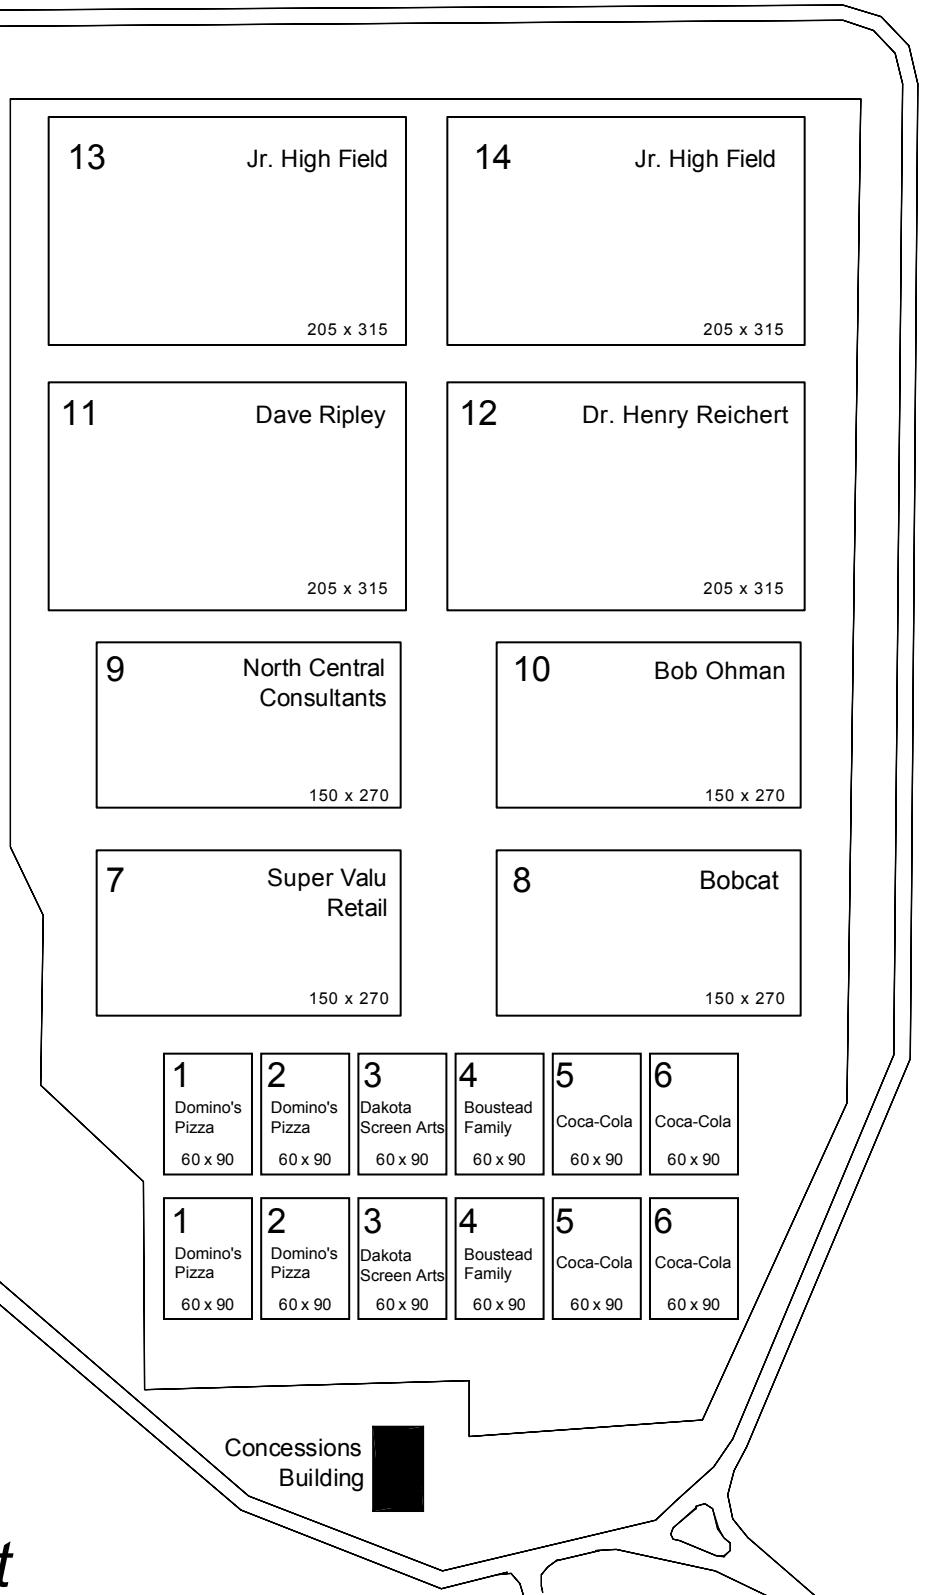

BSL Summer Field Layout			
Grade	Field #	Field Name	Parking Lot
Pre-K & K	1	Domino's Pizza	EC
Pre-K & K	2	Domino's Pizza	EC
Pre-K & K	3	Dakota Screen Arts	EC
1	4	Boustead Family	NE
1	5	Coca-Cola	NE
1	6	Coca-Cola	NE
2-3	7	Super Valu Retail Support	NE & EC
2-3	8	Bobcat	NE & EC
4-8	9	North Central Consultants	NE & EC
4-8	10	Bob Ohman	NE & EC
4-8	11	Dave Ripley	NE & EC
4-8	12	Dr. Henry Reichert	NE & EC
	13	Jr. High Field	NE & EC
	14	Jr. High Field	NE & EC

*Cottonwood Park  
Soccer Field Layout  
SUMMER*