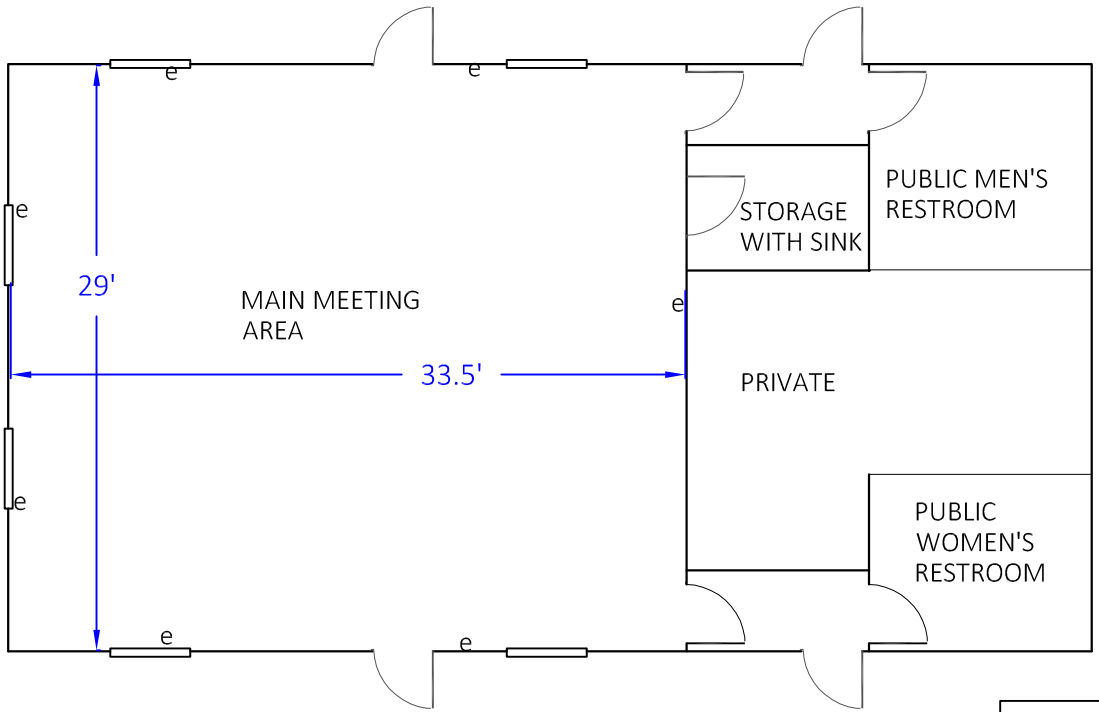

JAYCEE LEADERSHIP HALL

Jaycee Centennial Park

Bridge to
2-5 year old
playground

Playground

Open Picnic
Shelter

Parking

Century Avenue

- OVERALL DIMENSIONS
 - Main meeting room: 33.5' x 29'
 - Ceiling height slopes from 8.5' to 13'
- LIGHTS AND ELECTRICAL
 - Eight fluorescent overhead lights
 - One ceiling fan
 - Seven electrical outlets (shown by "e" on plan)
- AVAILABLE FURNISHINGS
 - 15 rectangle tables
 - 58 chairs