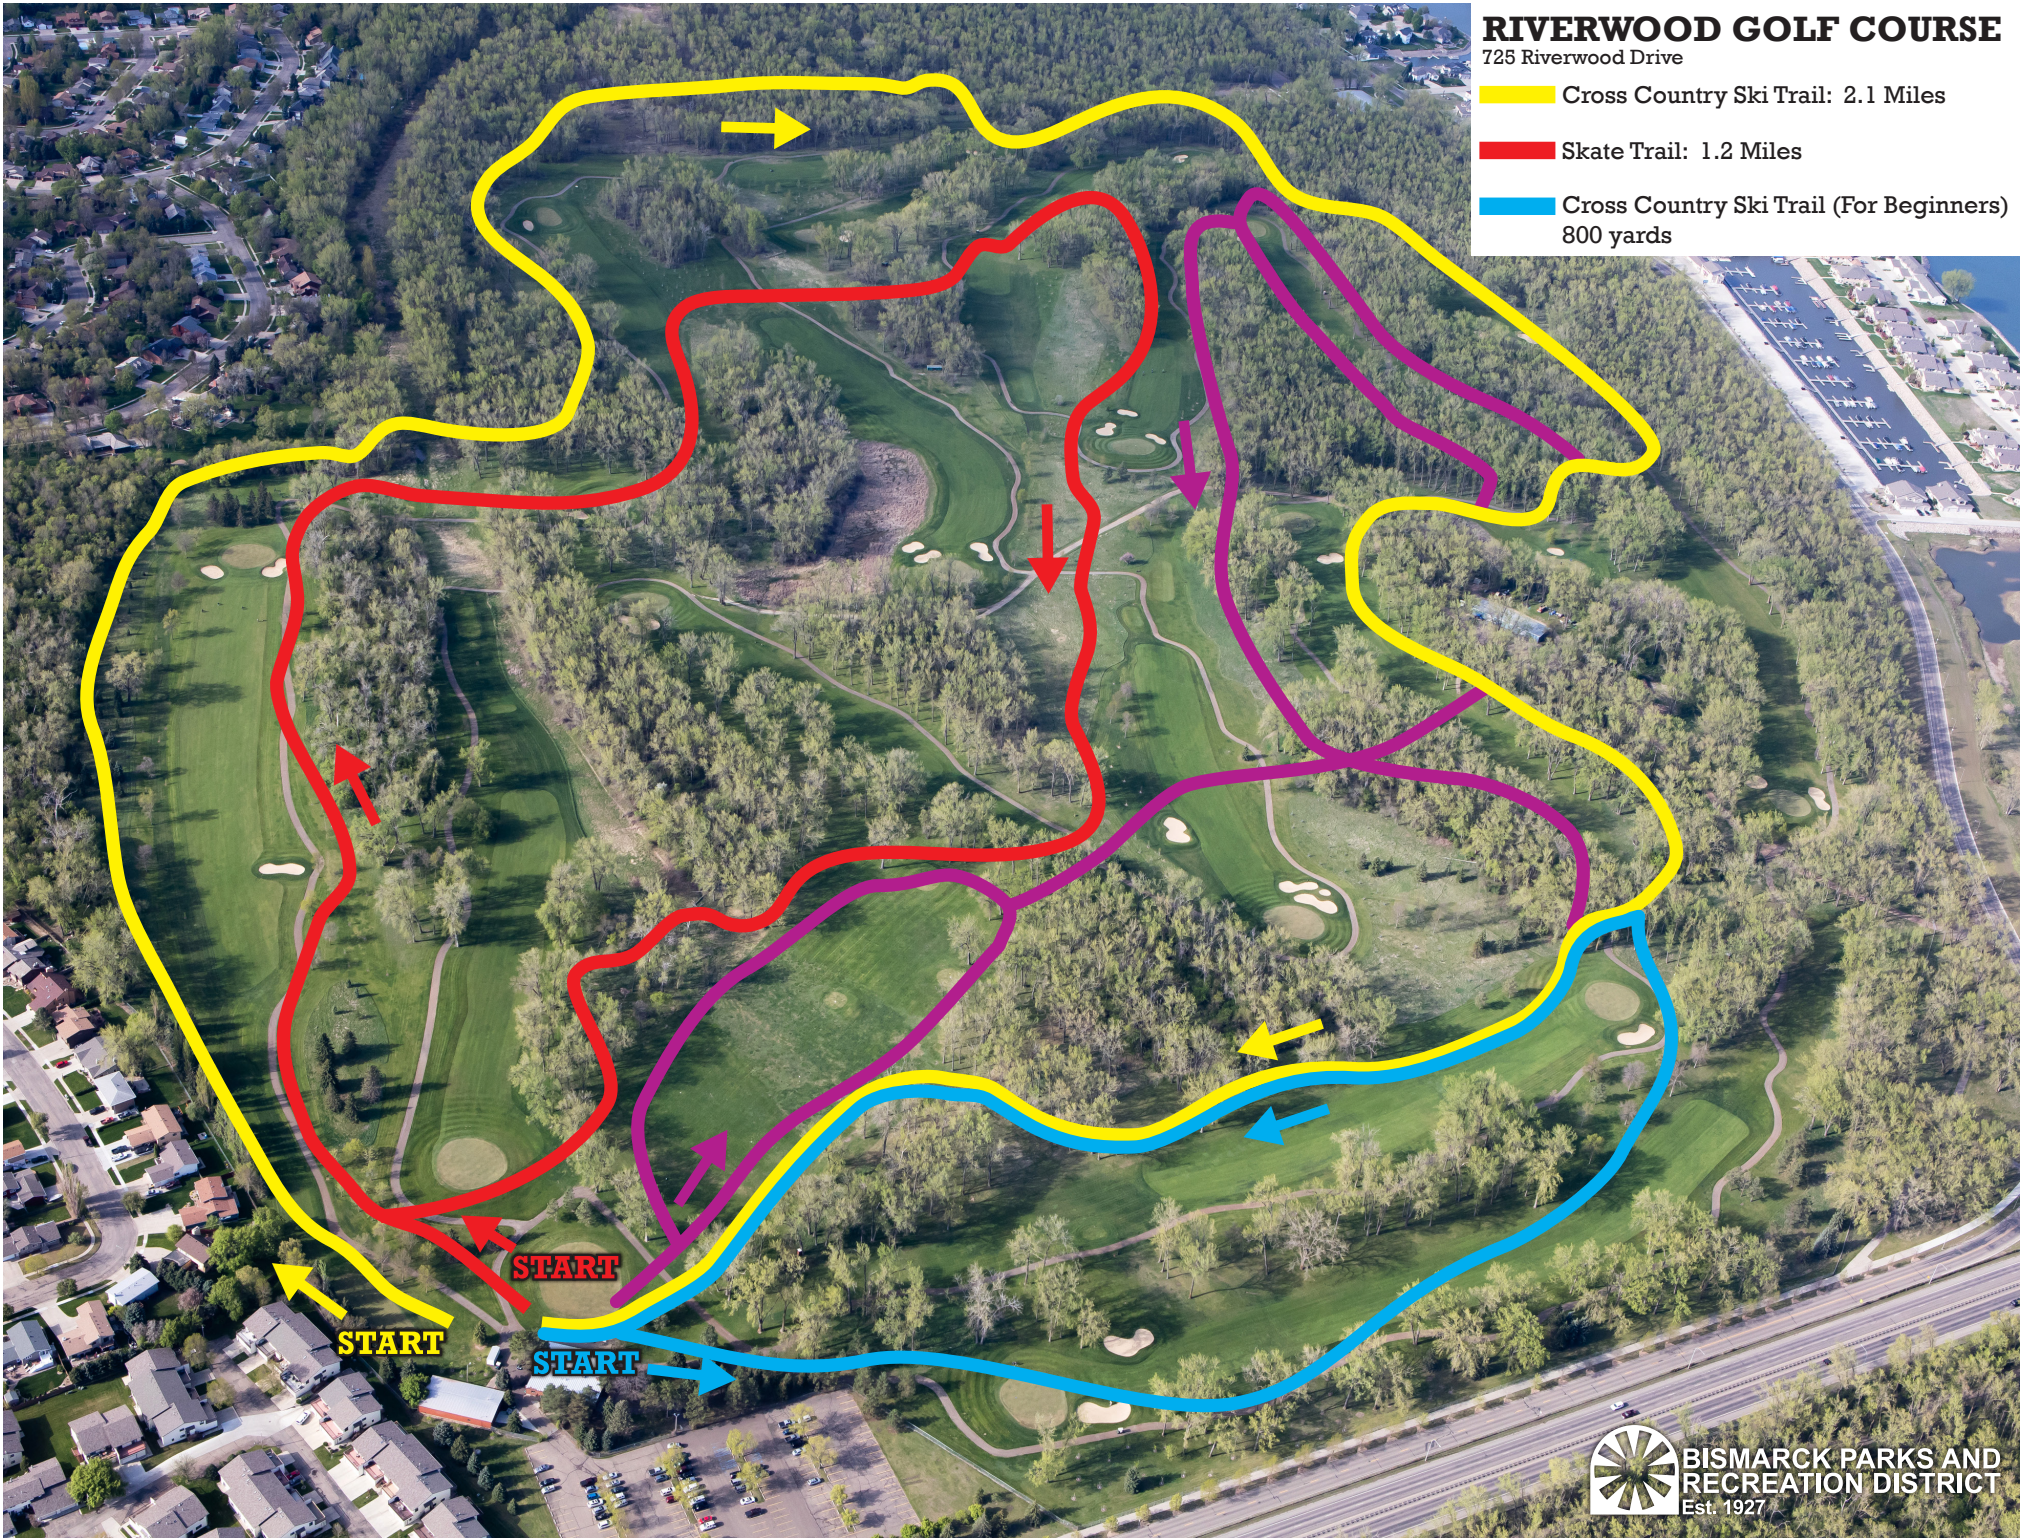

RIVERWOOD GOLF COURSE

725 Riverwood Drive

 Cross Country Ski Trail: 2.1 Miles

 Skate Trail: 1.2 Miles

 Cross Country Ski Trail (For Beginners)
800 yards

BISMARCK PARKS AND RECREATION DISTRICT
Est. 1927