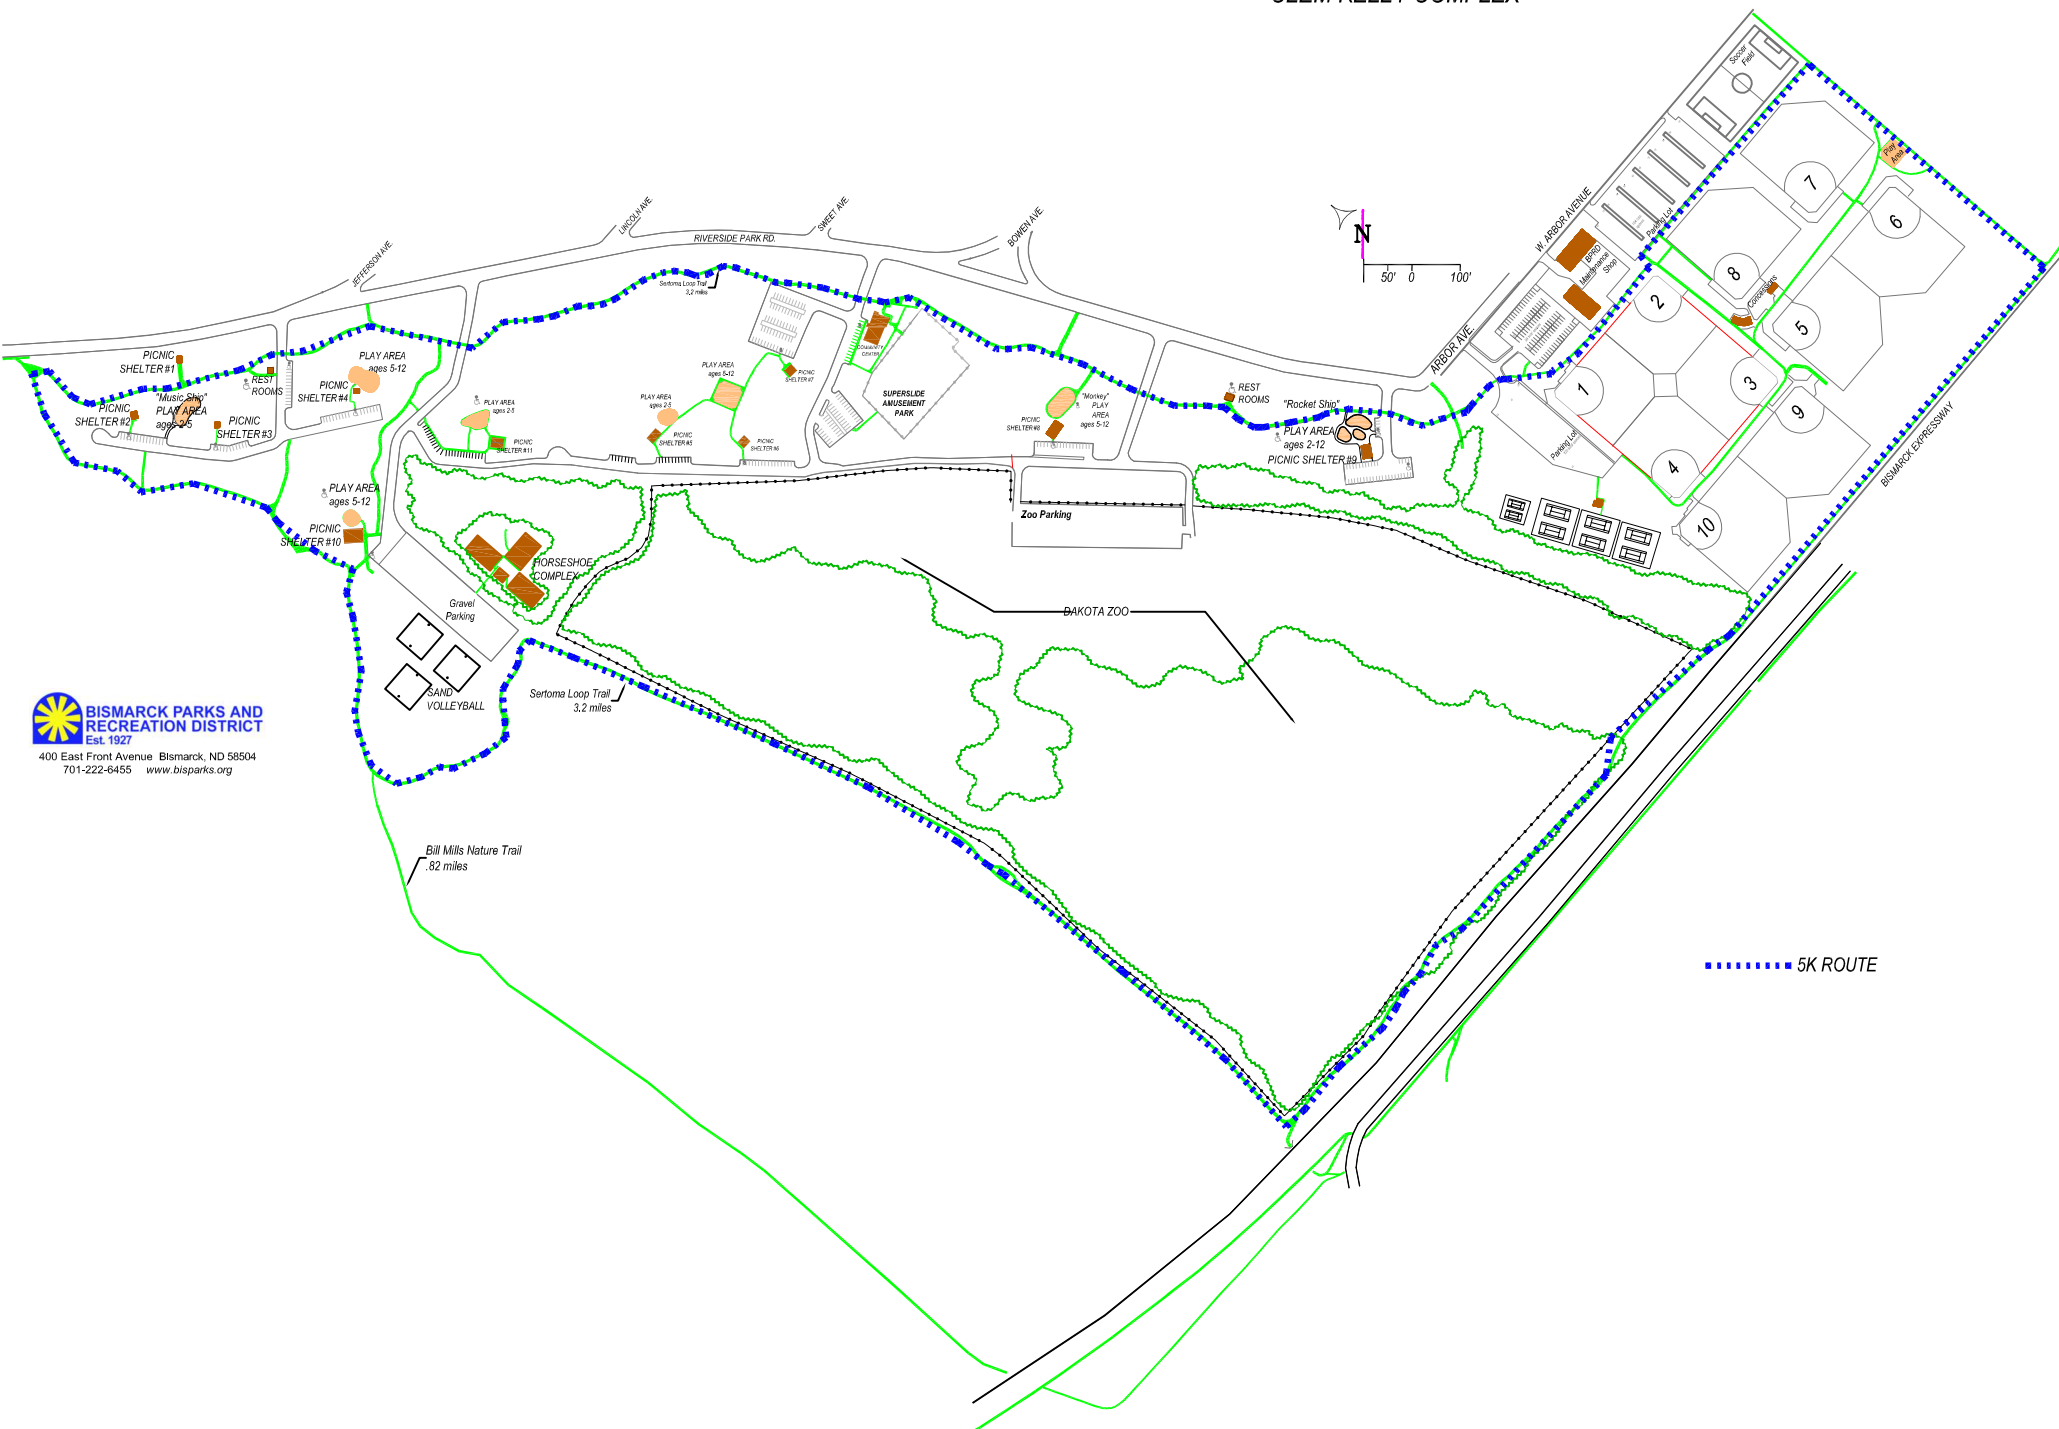

SERTOMA PARK CLEM KELLY COMPLEX

 **BISMARCK PARKS AND RECREATION DISTRICT**
Est. 1927
400 East Front Avenue Bismarck, ND 58504
701-222-6455 www.bisparcs.org

..... 5K ROUTE