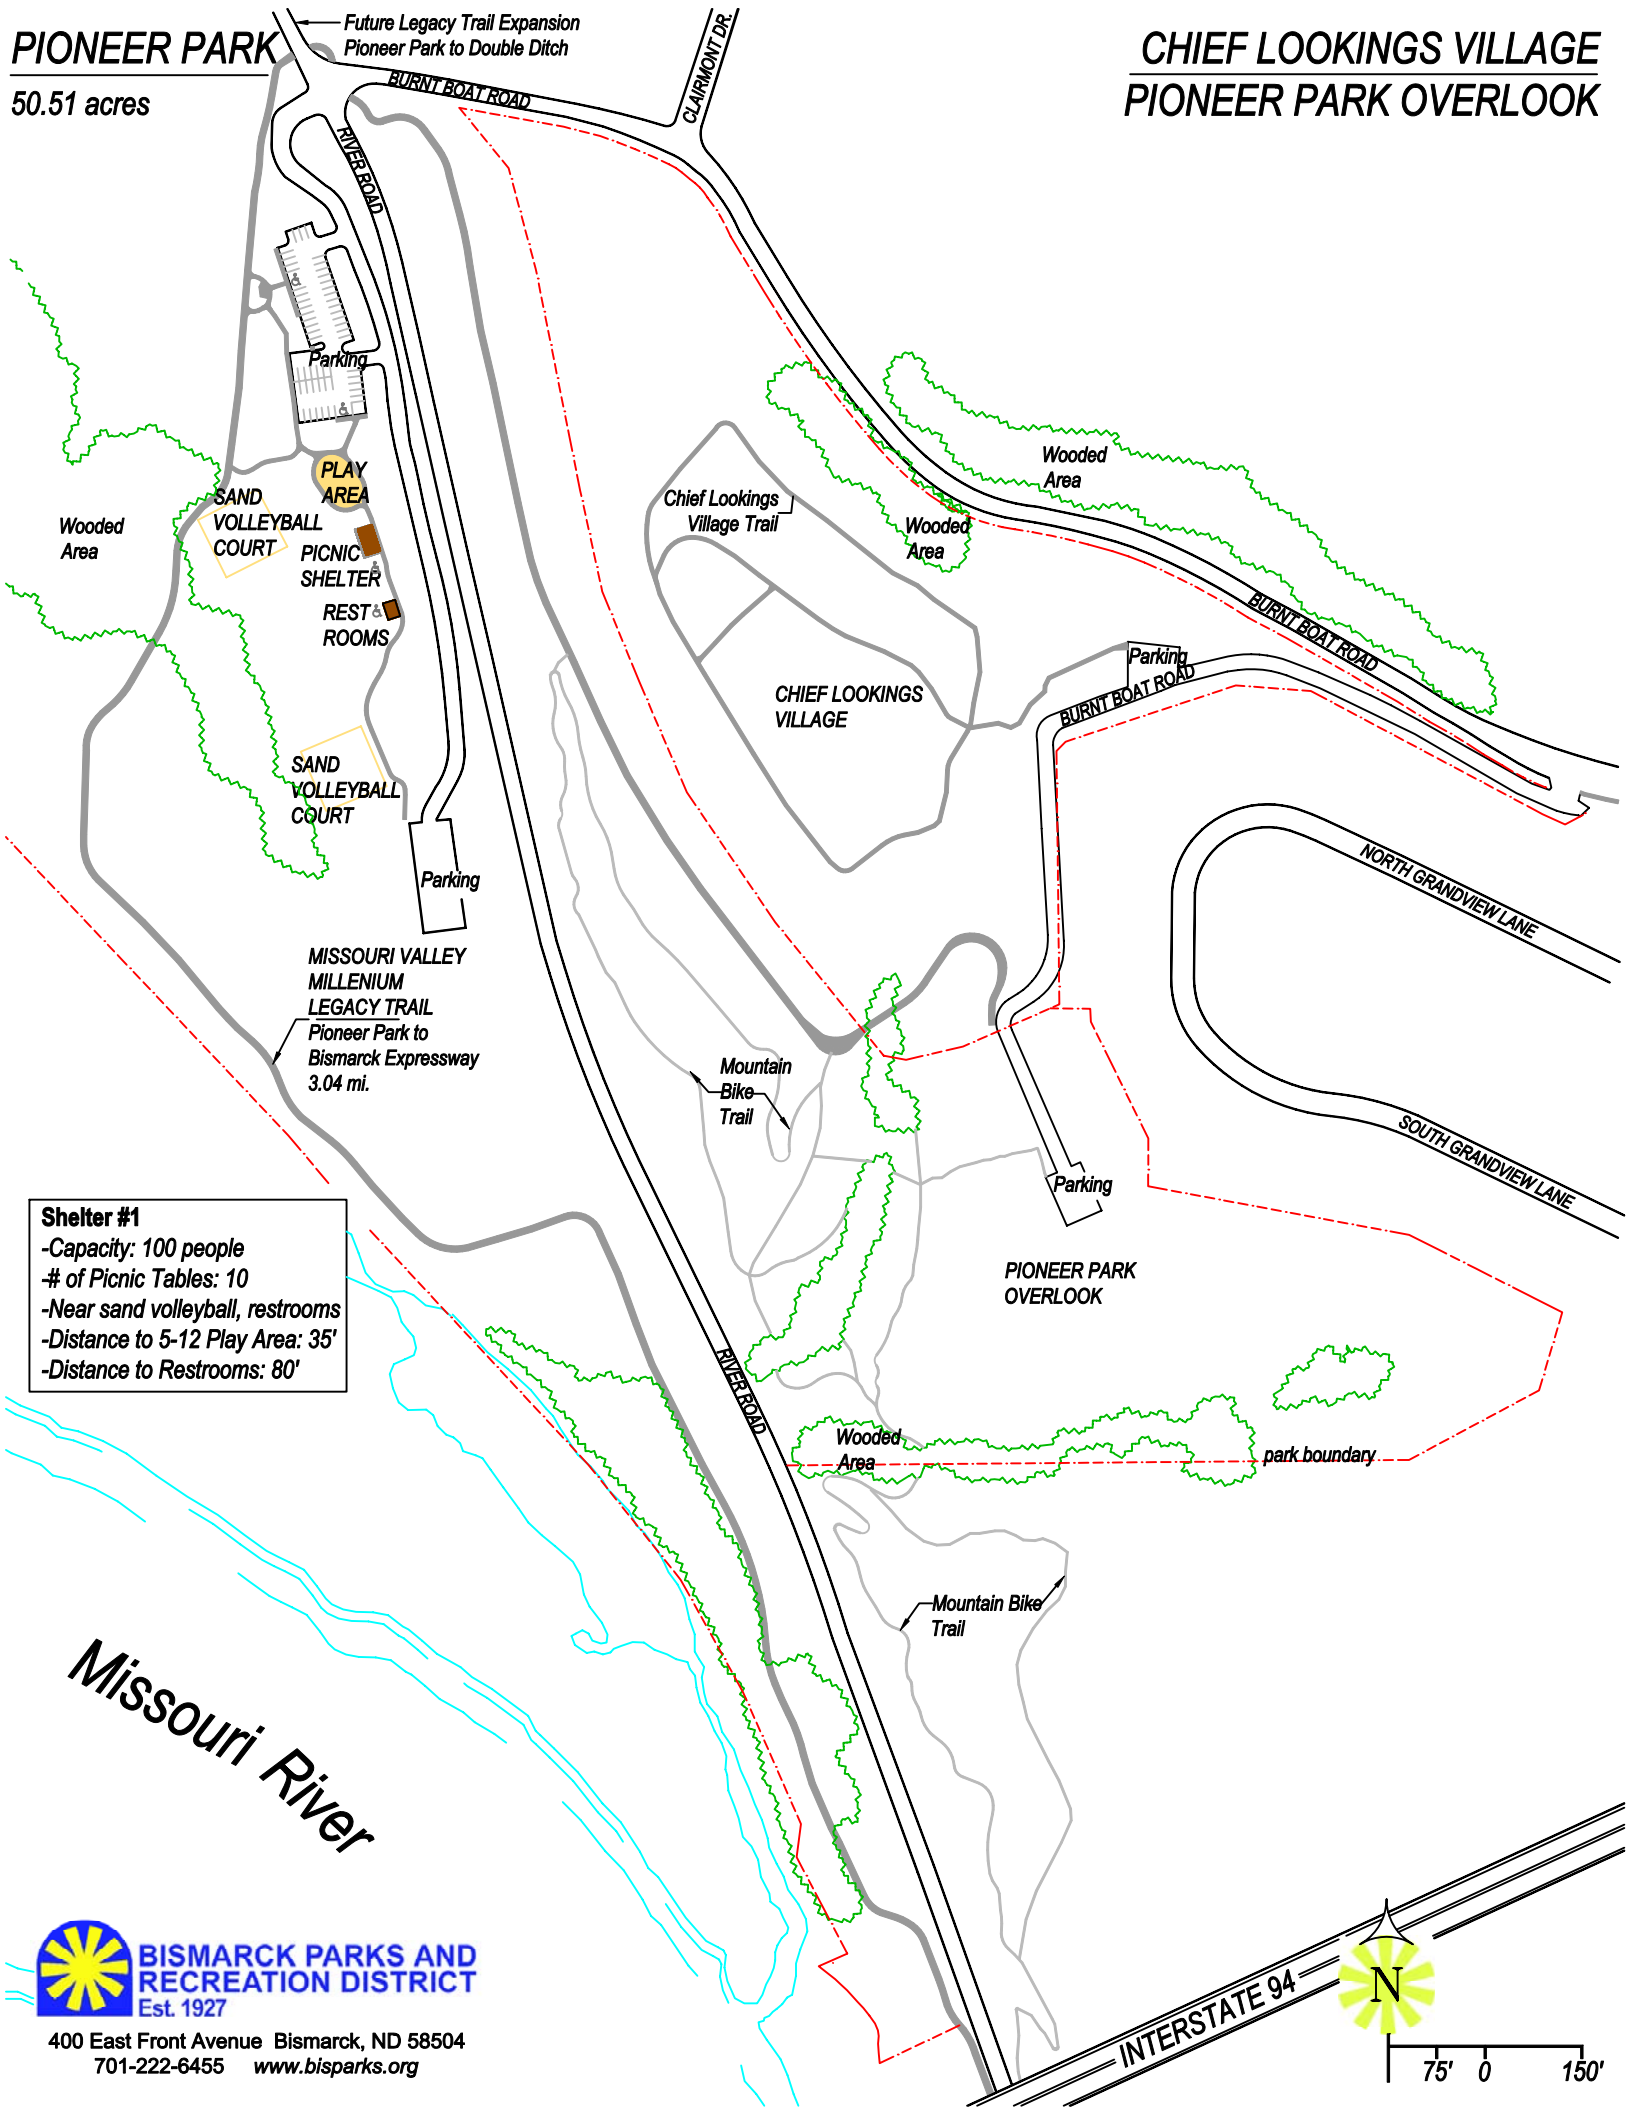

# PIONEER PARK

50.51 acres

# CHIEF LOOKINGS VILLAGE PIONEER PARK OVERLOOK

**Shelter #1**  
 -Capacity: 100 people  
 -# of Picnic Tables: 10  
 -Near sand volleyball, restrooms  
 -Distance to 5-12 Play Area: 35'  
 -Distance to Restrooms: 80'

# Missouri River

400 East Front Avenue Bismarck, ND 58504  
 701-222-6455 www.bisparcs.org

# INTERSTATE 94

75' 0 150'