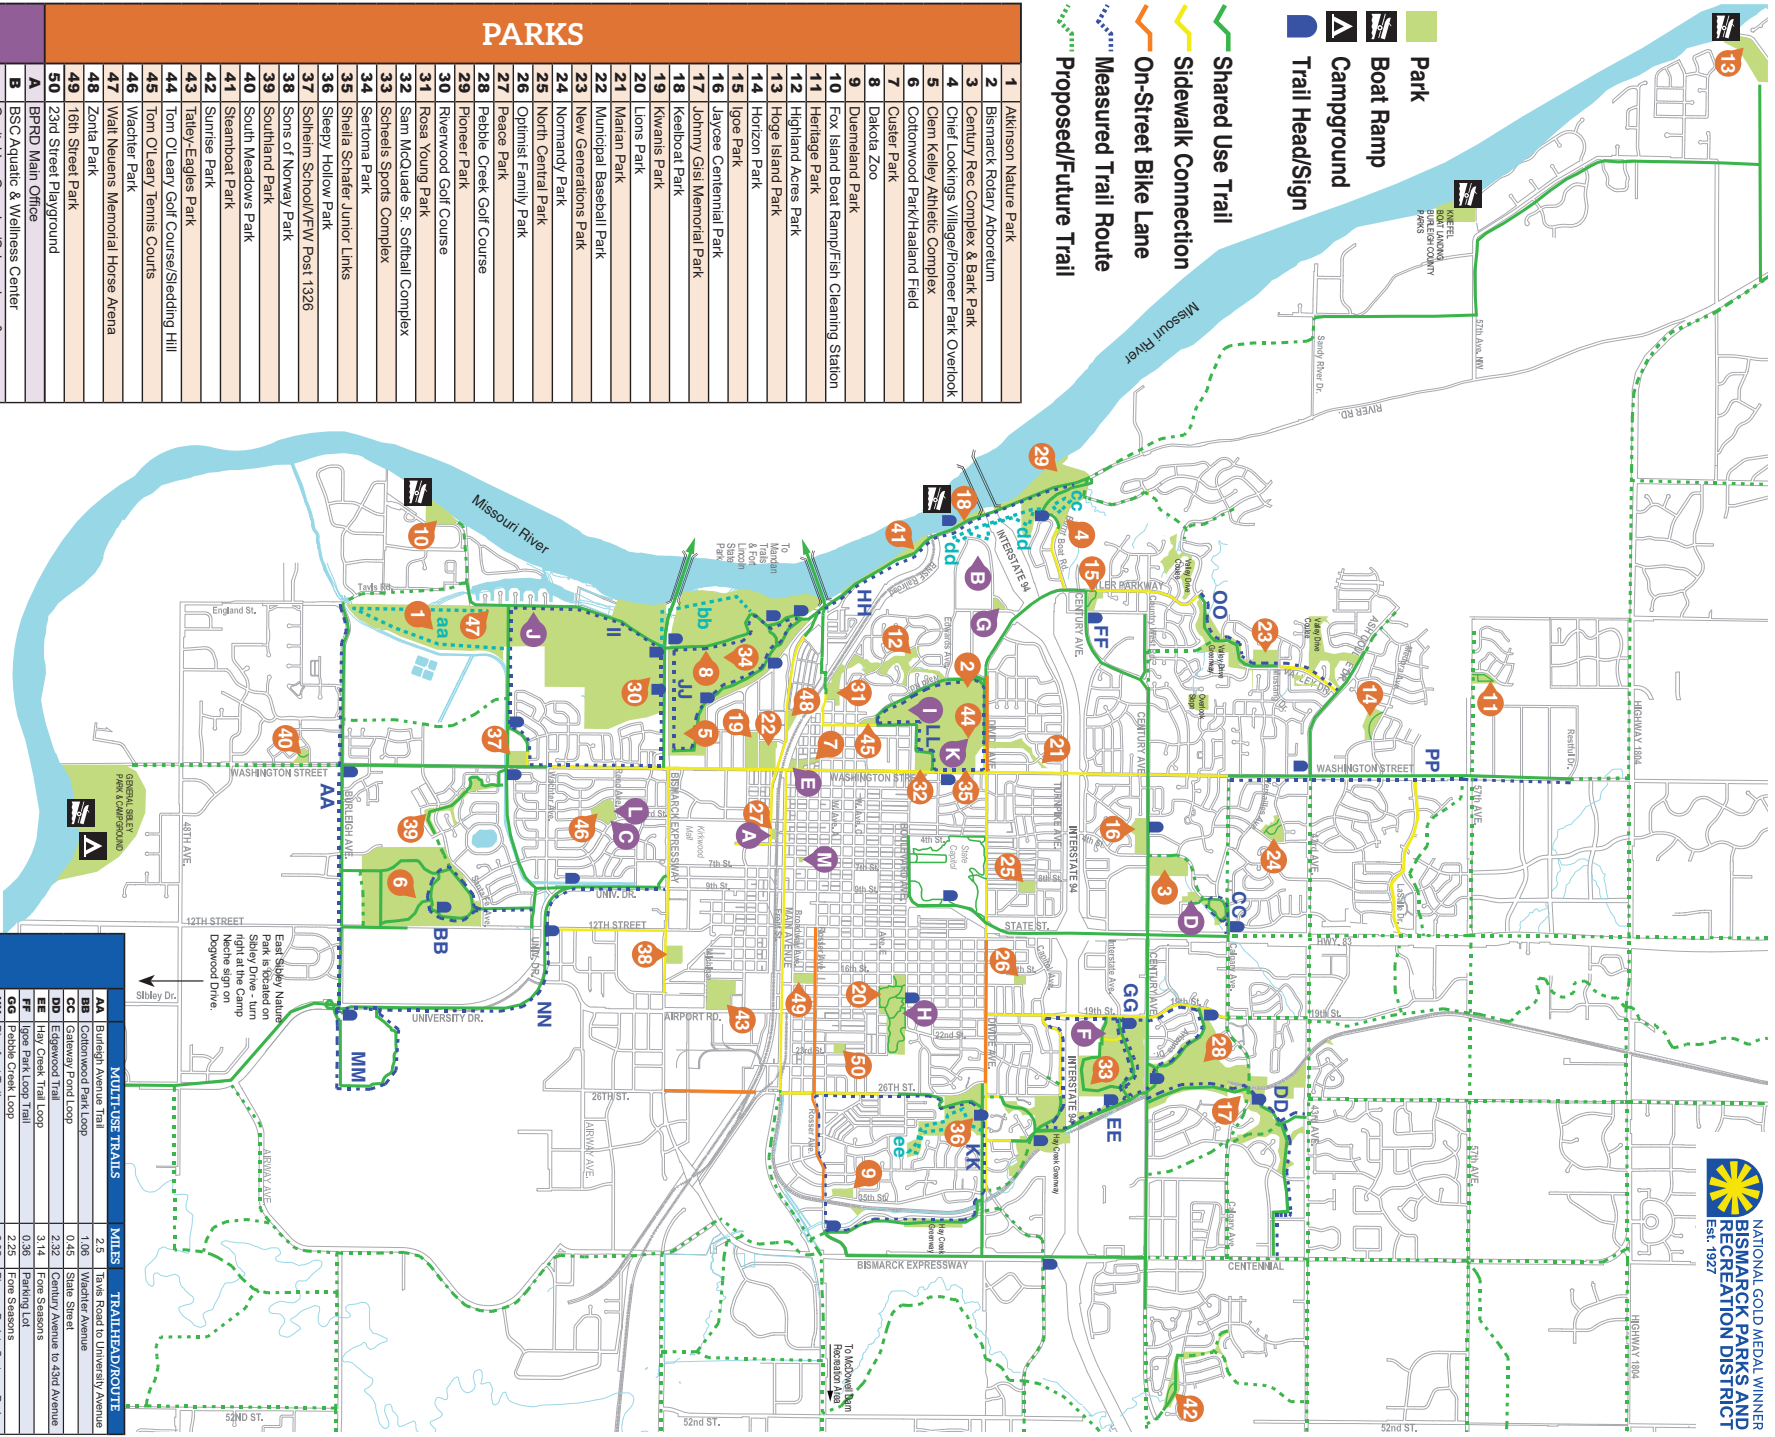

FACILITIES

A	Capitol Ice Complex/Schranmburg & Wachter Avenues
B	BSSC Aquatic & Wellness Center
C	Capitol Ice Complex/Schranmburg & Wachter Avenues
D	Capitol Ice Complex & Fitness Center
E	Ekis Aquatic Center
F	Fore Seasons Center
G	Frances Leach High Prairie Arts & Science Complex
H	Hillside Aquatic Complex
I	Municipal Country Club
J	Nash Bowman Indoor/Outdoor Archery Complex
K	VFW Sports Center
L	Wachter Aquatic Complex
M	World War Memorial Building

ADDITIONAL TRAIL ROUTES AND DISTANCES

Trail Name	Beginning Point	Destination Point	Miles
Ash Coulee Trail	Washington Street	Eagle Crest Loop	0.9
Expressway Trail	Chamara Drive	1-94	1.8
Lions Park Trails	Entire Park	Keelboat Park	1.5
Riverfront Trail #1	Pioneer Park	Keelboat Park	0.7
Riverfront Trail #2	Pioneer Park	Steamboat Park	1.3
Riverfront Trail #3	Pioneer Park	Serotoma Plaza	1.7
Riverfront Trail #4	Clem Kelley Parking Lot	Serotoma Park	2.0
Serotoma Park Loop	Memorial Bridge	Clem Kelley Parking Lot	1.0
Serotoma Park Trail	Memorial Bridge	Clem Kelley Parking Lot	0.9
Solphim to Wachter	Solphim School	Wachter School	1.5
Zonia Park Loop	Parking Lot	Parking Lot	1.6
			0.3

TRAILS

Trail Name	Miles	Trailhead/Route
AA	2.5	Burling Avenue Trail
BB	1.06	Cottonwood Park Loop
CC	0.45	Gateway Point Loop
DD	2.32	Century Trail Loop
EE	0.36	Trail Park Trail Loop
FF	2.25	Fore Seasons
GG	2.05	Pioneer Park to Serotoma Park
HH	3.62	Golf Course to Serotoma Park
II	3.1	Clem Kelley Parking Lot
JJ	3.78	28th & Divide
KK	2.3	McQuade Complex
LL	1.7	3315 University Drive
MM	2.17	Expressway to United Tribes
NN	0.83	Ash Coulee Drive to Tyler Pkwy.
OO	2.11	Gateway Avenue to Resili Drive
PP	1.65	State Street
QQ	1.0	Chad Lockings Village
RR	0.55	Chad Lockings Village
SS	3.9	Chad Lockings Village
TT	4	Sleepy Hollow Parking Lot
UU	1	Sleepy Hollow Parking Lot
VV	2.9	McDonald Dam Recreational Area Loop