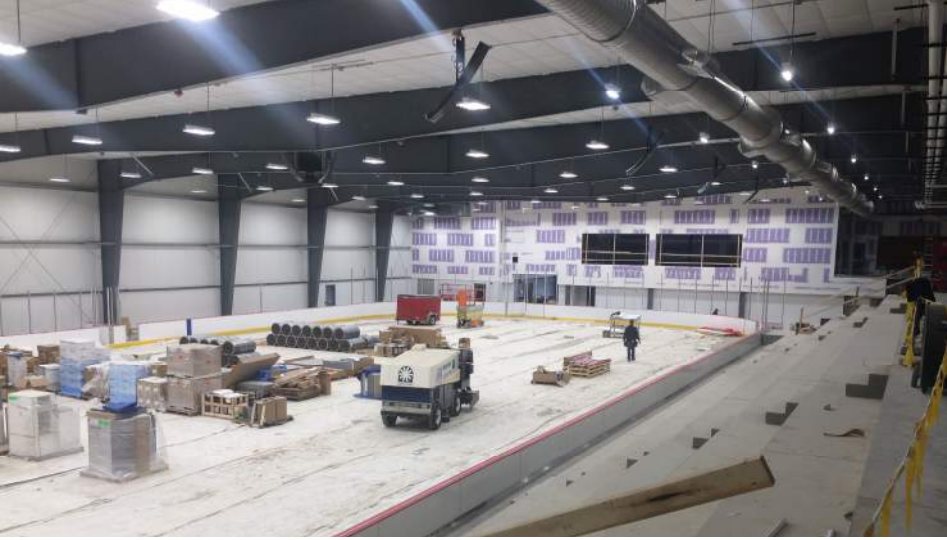

CAPITAL ICE COMPLEX

BISMARCK PARKS AND RECREATION DISTRICT

EXTERIOR PHOTO

LOOKING NORTH (SOUTH ELEVATION)

INTERIOR PHOTO

- Top left: Wachter Rink
- Middle: mezzanine to Schaumberg Rink
- Right: Mezzanine

INTERIOR PHOTO

- Top left: looking towards mezzanine
- Top right: Schaumberg Rink
- Bottom right: Locker room on old lobby

CONSTRUCTION

Schedule

- Construction is tracking.
- Substantial Completion set for November 16, 2017
- Schaumburg Rink will be ready October 23rd

Current Activities

- Tape, texture and painting
- Dasher board installation on-going
- Installing rubber flooring
- Installing floor tile
- Trimming out electrical work
- Hanging plumbing fixtures
- Commissioning and start-up of mechanical equipment.