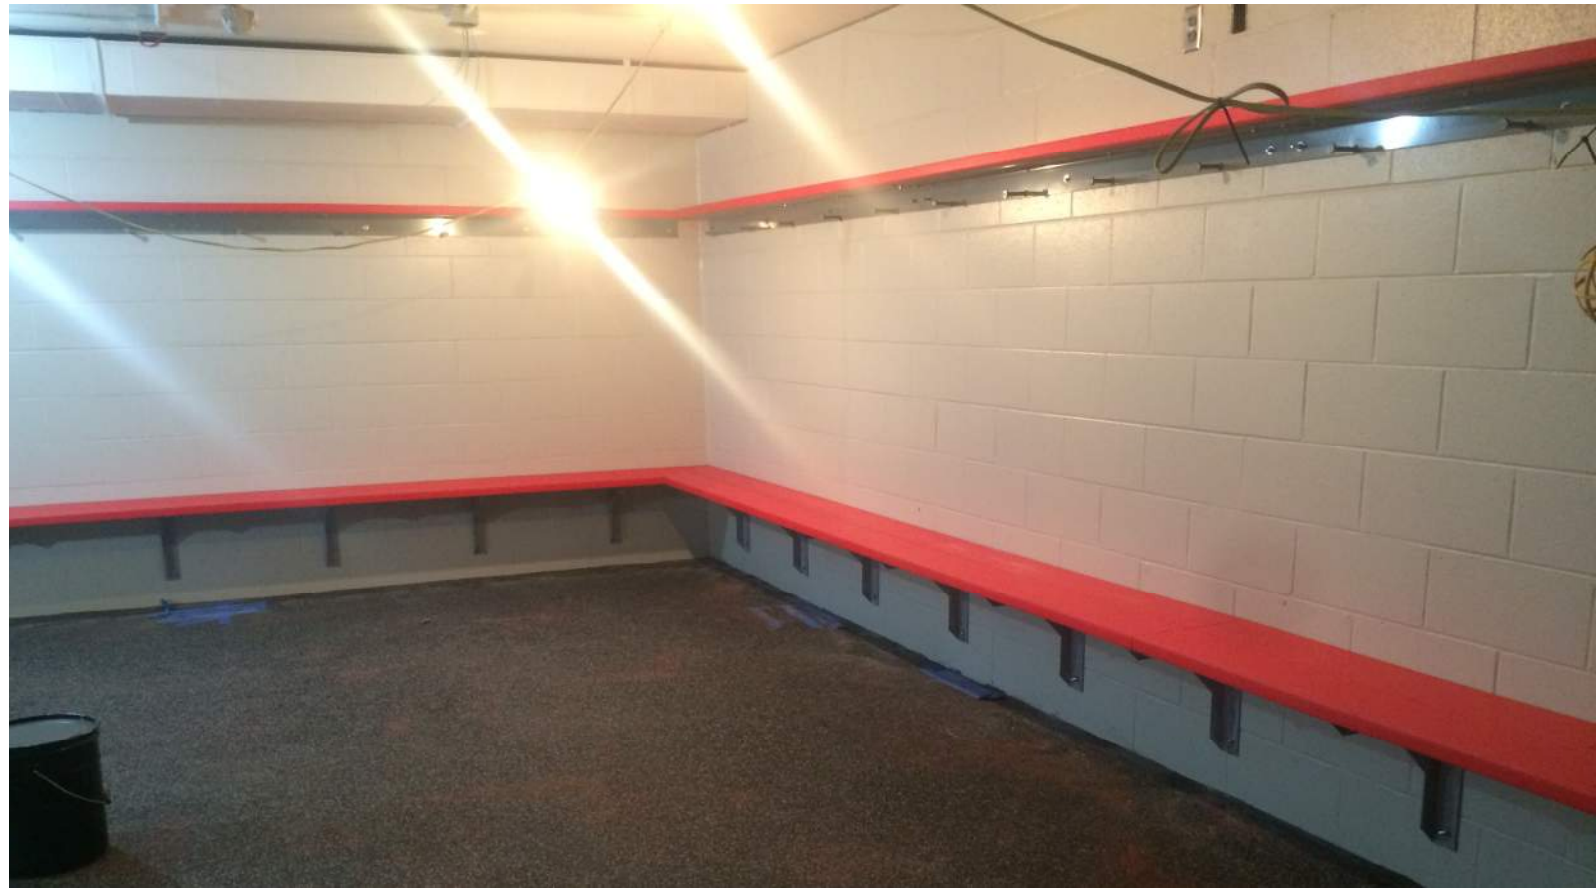

CAPITAL ICE COMPLEX

BISMARCK PARKS AND RECREATION DISTRICT

EXTERIOR PHOTO

LOOKING NORTH (SOUTH ELEVATION)

INTERIOR PHOTO

- Top left: Wachter Rink
- Middle: mezzanine to Schaumberg Rink
- Right: Mezzanine

INTERIOR PHOTO

- Top left: looking towards mezzanine
- Top right: Schaumberg Rink
- Bottom right: Locker room on old lobby

CONSTRUCTION

Schedule

- Construction is tracking.
- Substantial Completion set for November 16, 2017
- Schaumburg Rink will be ready October 23rd

Current Activities

- Tape, texture and painting
- Dasher board installation on-going
- Installing rubber flooring
- Installing floor tile
- Trimming out electrical work
- Hanging plumbing fixtures
- Commissioning and start-up of mechanical equipment.