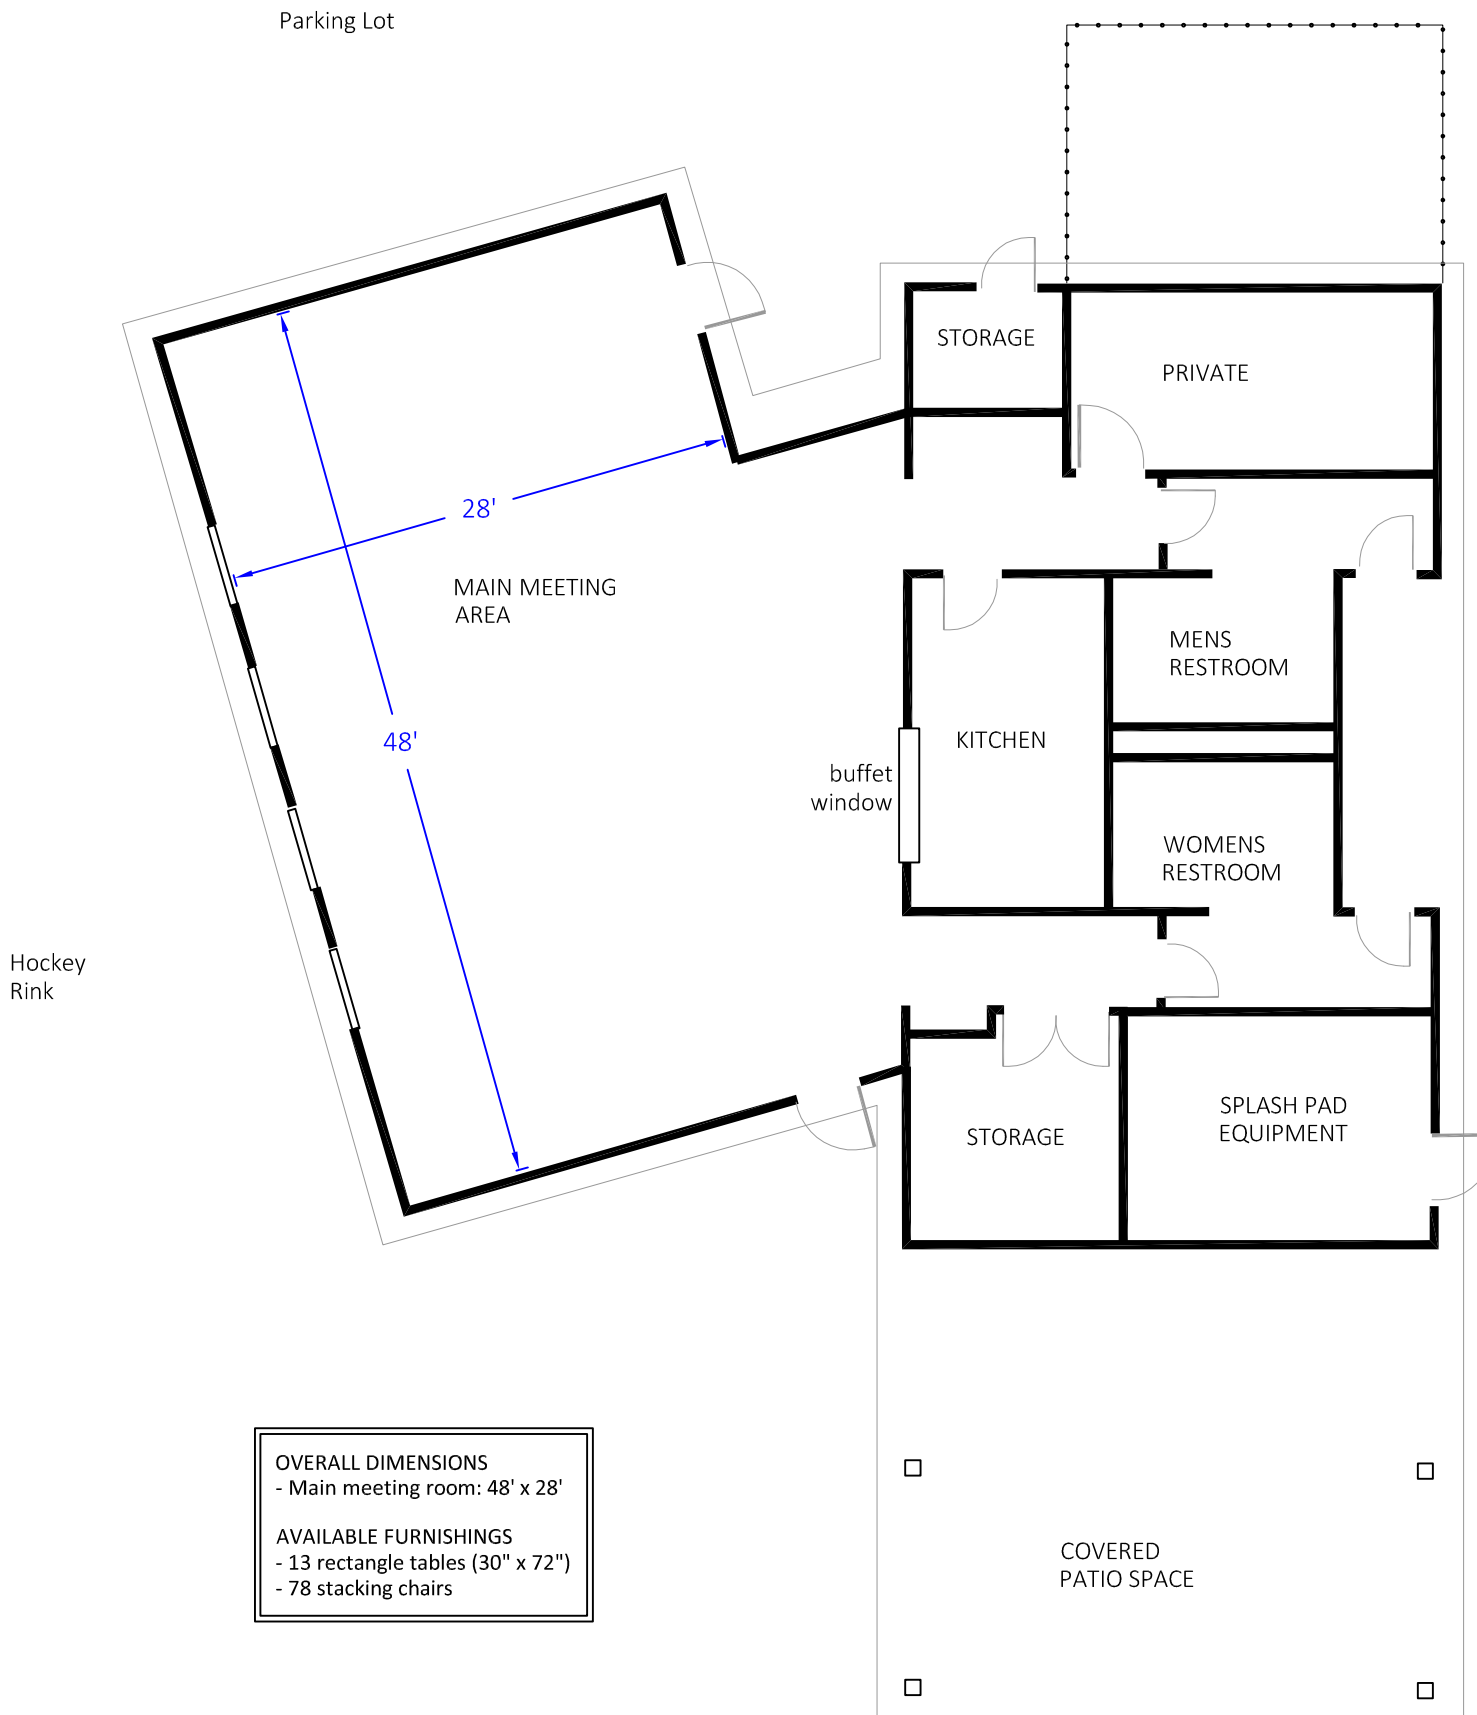

FARWEST ROTARY COMMUNITY CENTER

OVERALL DIMENSIONS
- Main meeting room: 48' x 28'

AVAILABLE FURNISHINGS
- 13 rectangle tables (30" x 72")
- 78 stacking chairs

Splash Pad