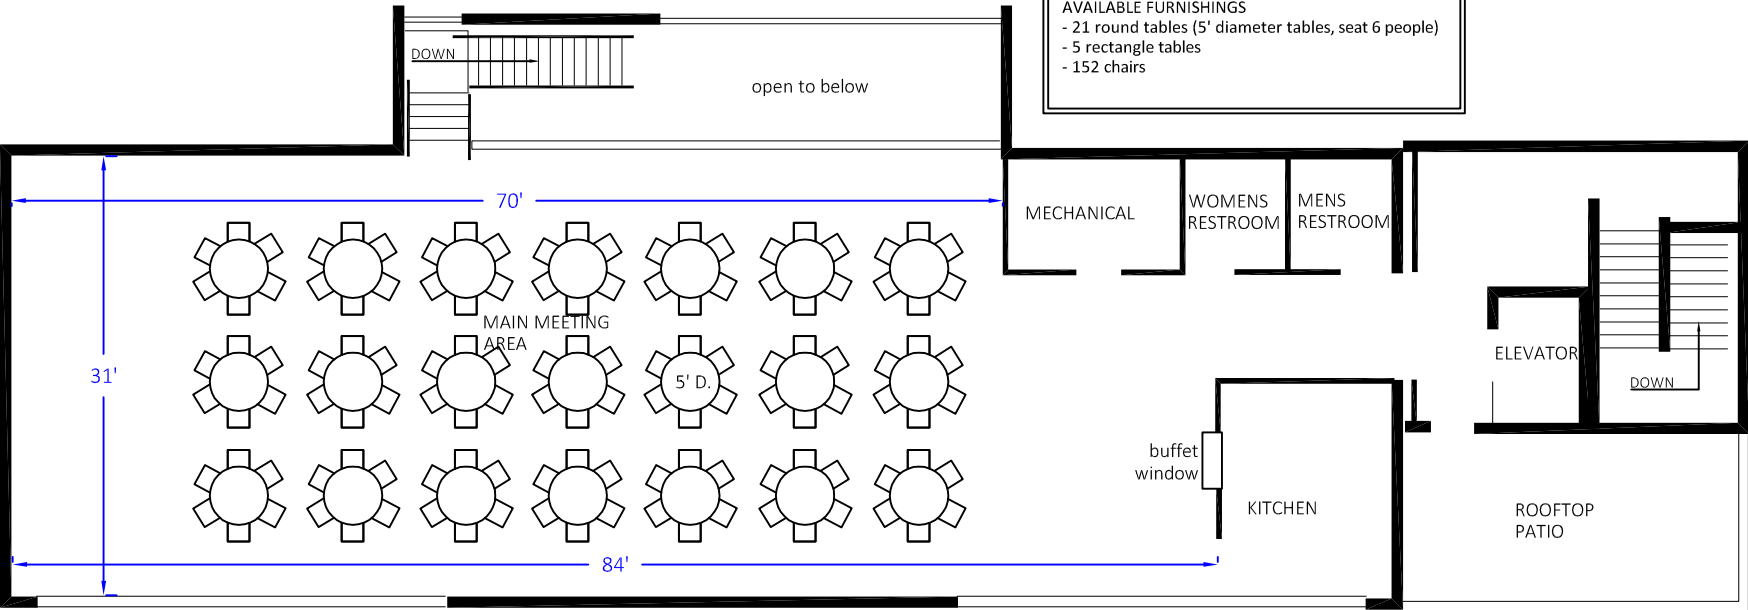

HILLSIDE COMMUNITY ROOM

Parking Lot

OVERALL DIMENSIONS
- Main meeting room: 70' x 31'
- The ceiling height is

AVAILABLE FURNISHINGS
- 21 round tables (5' diameter tables, seat 6 people)
- 5 rectangle tables
- 152 chairs

Boulevard Avenue

Lions Park

Hillside Pool