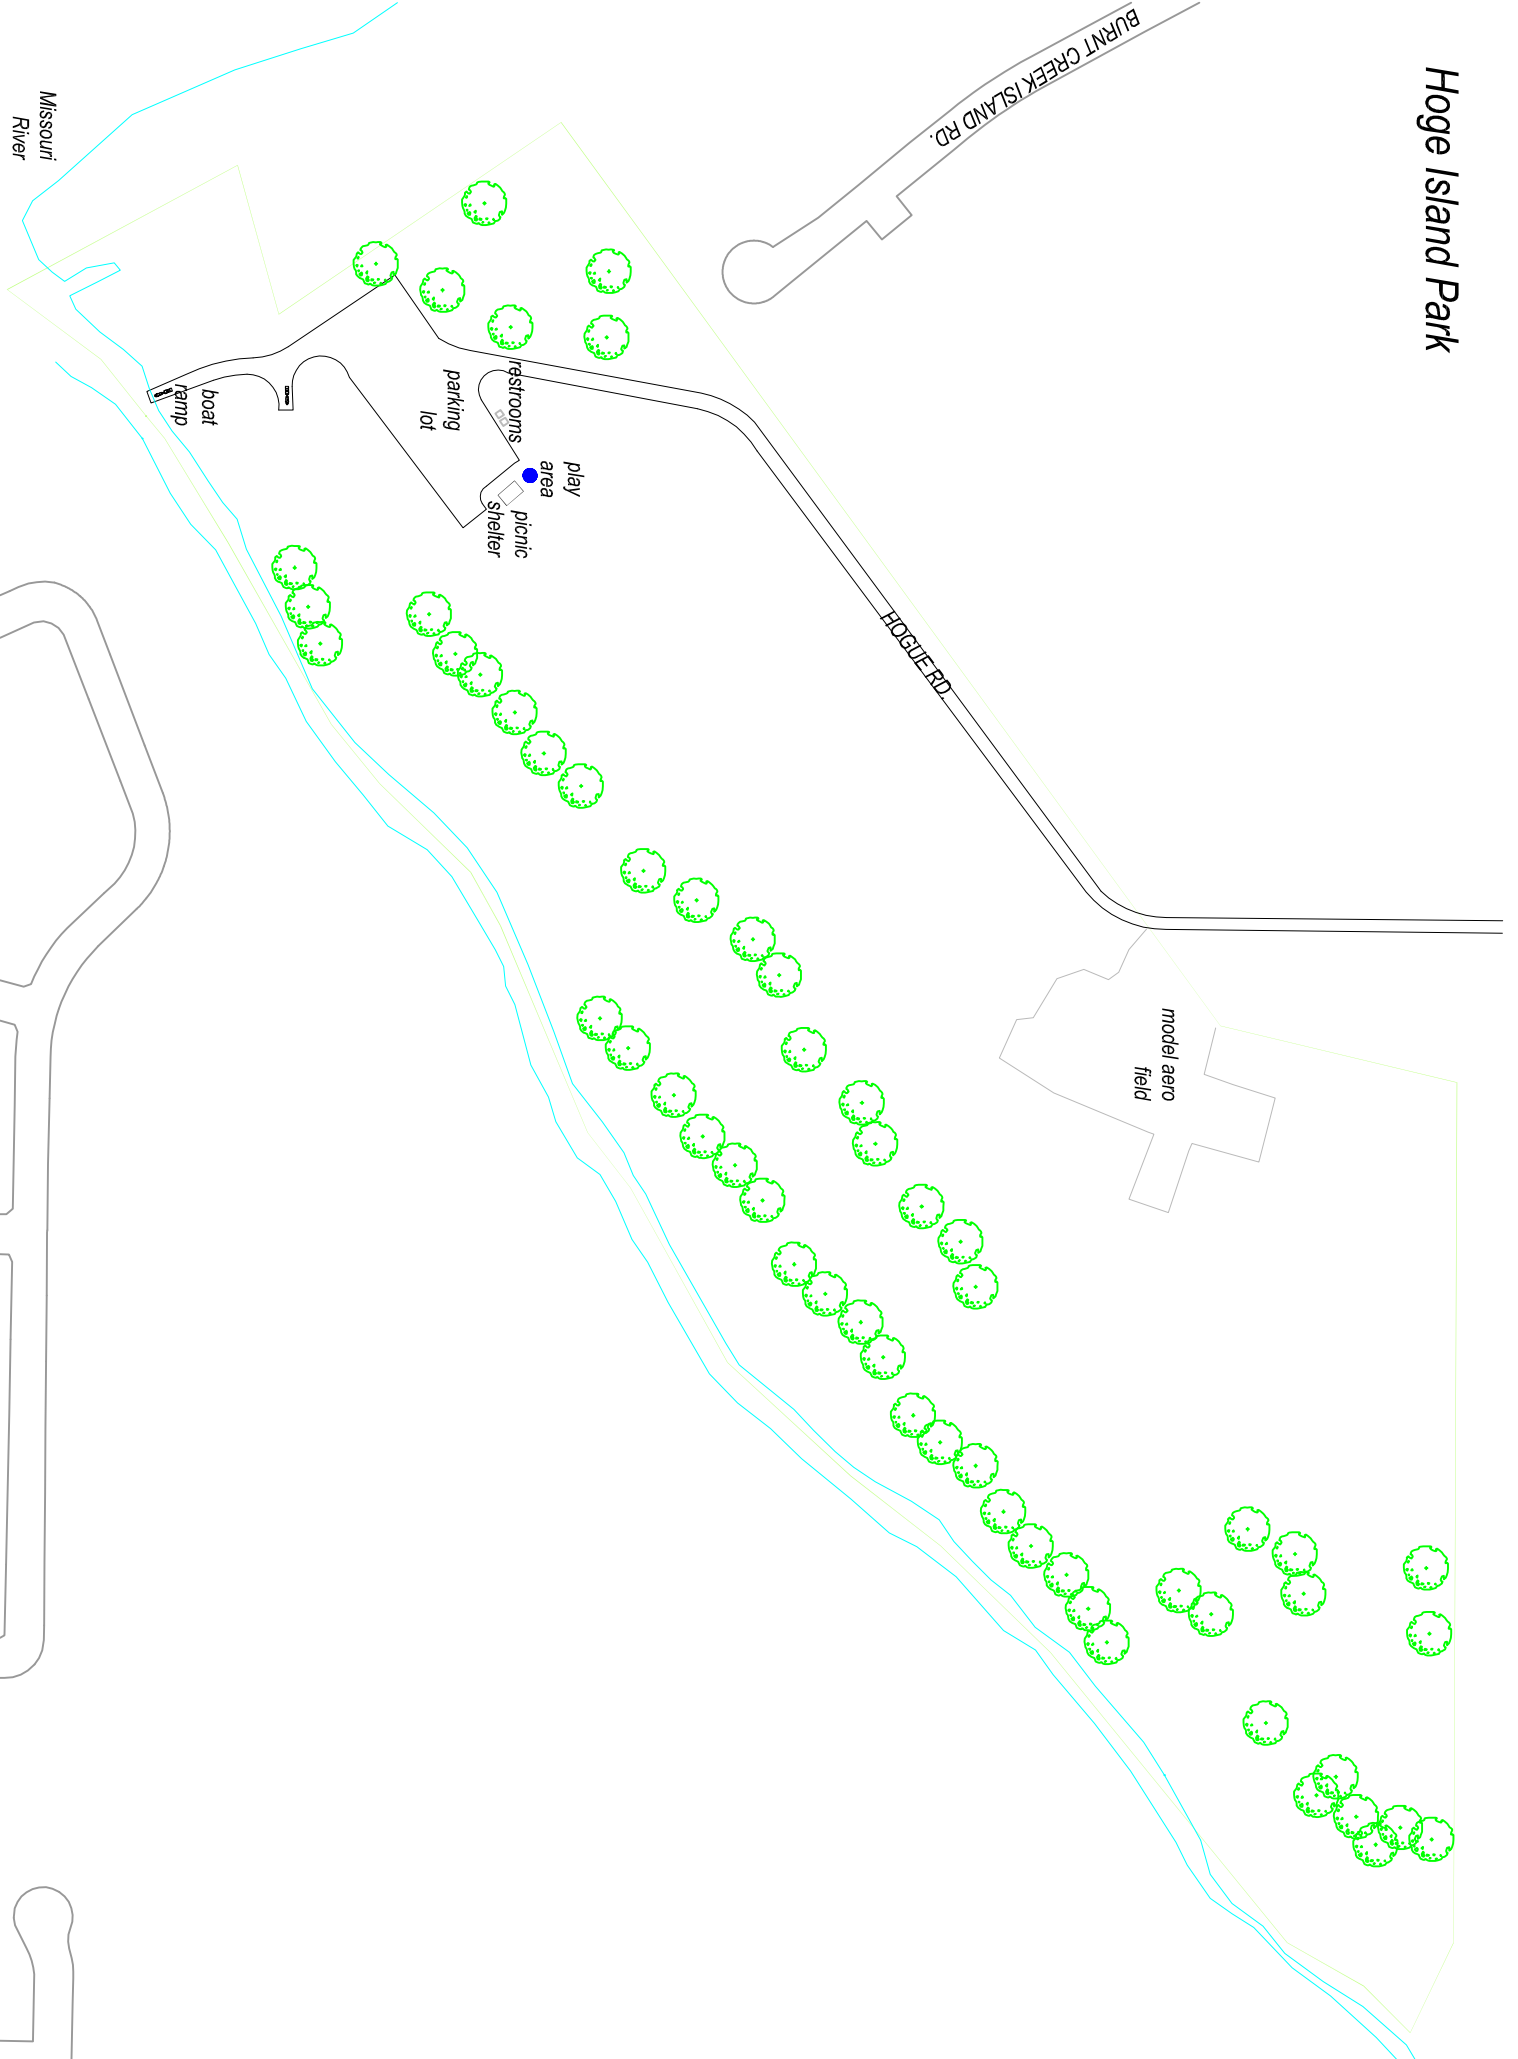

Hoge Island Park

Missouri River

BURNT CREEK ISLAND RD.

HOGUE RD.

boat ramp

parking lot

restrooms

play area

picnic shelter

model aero field