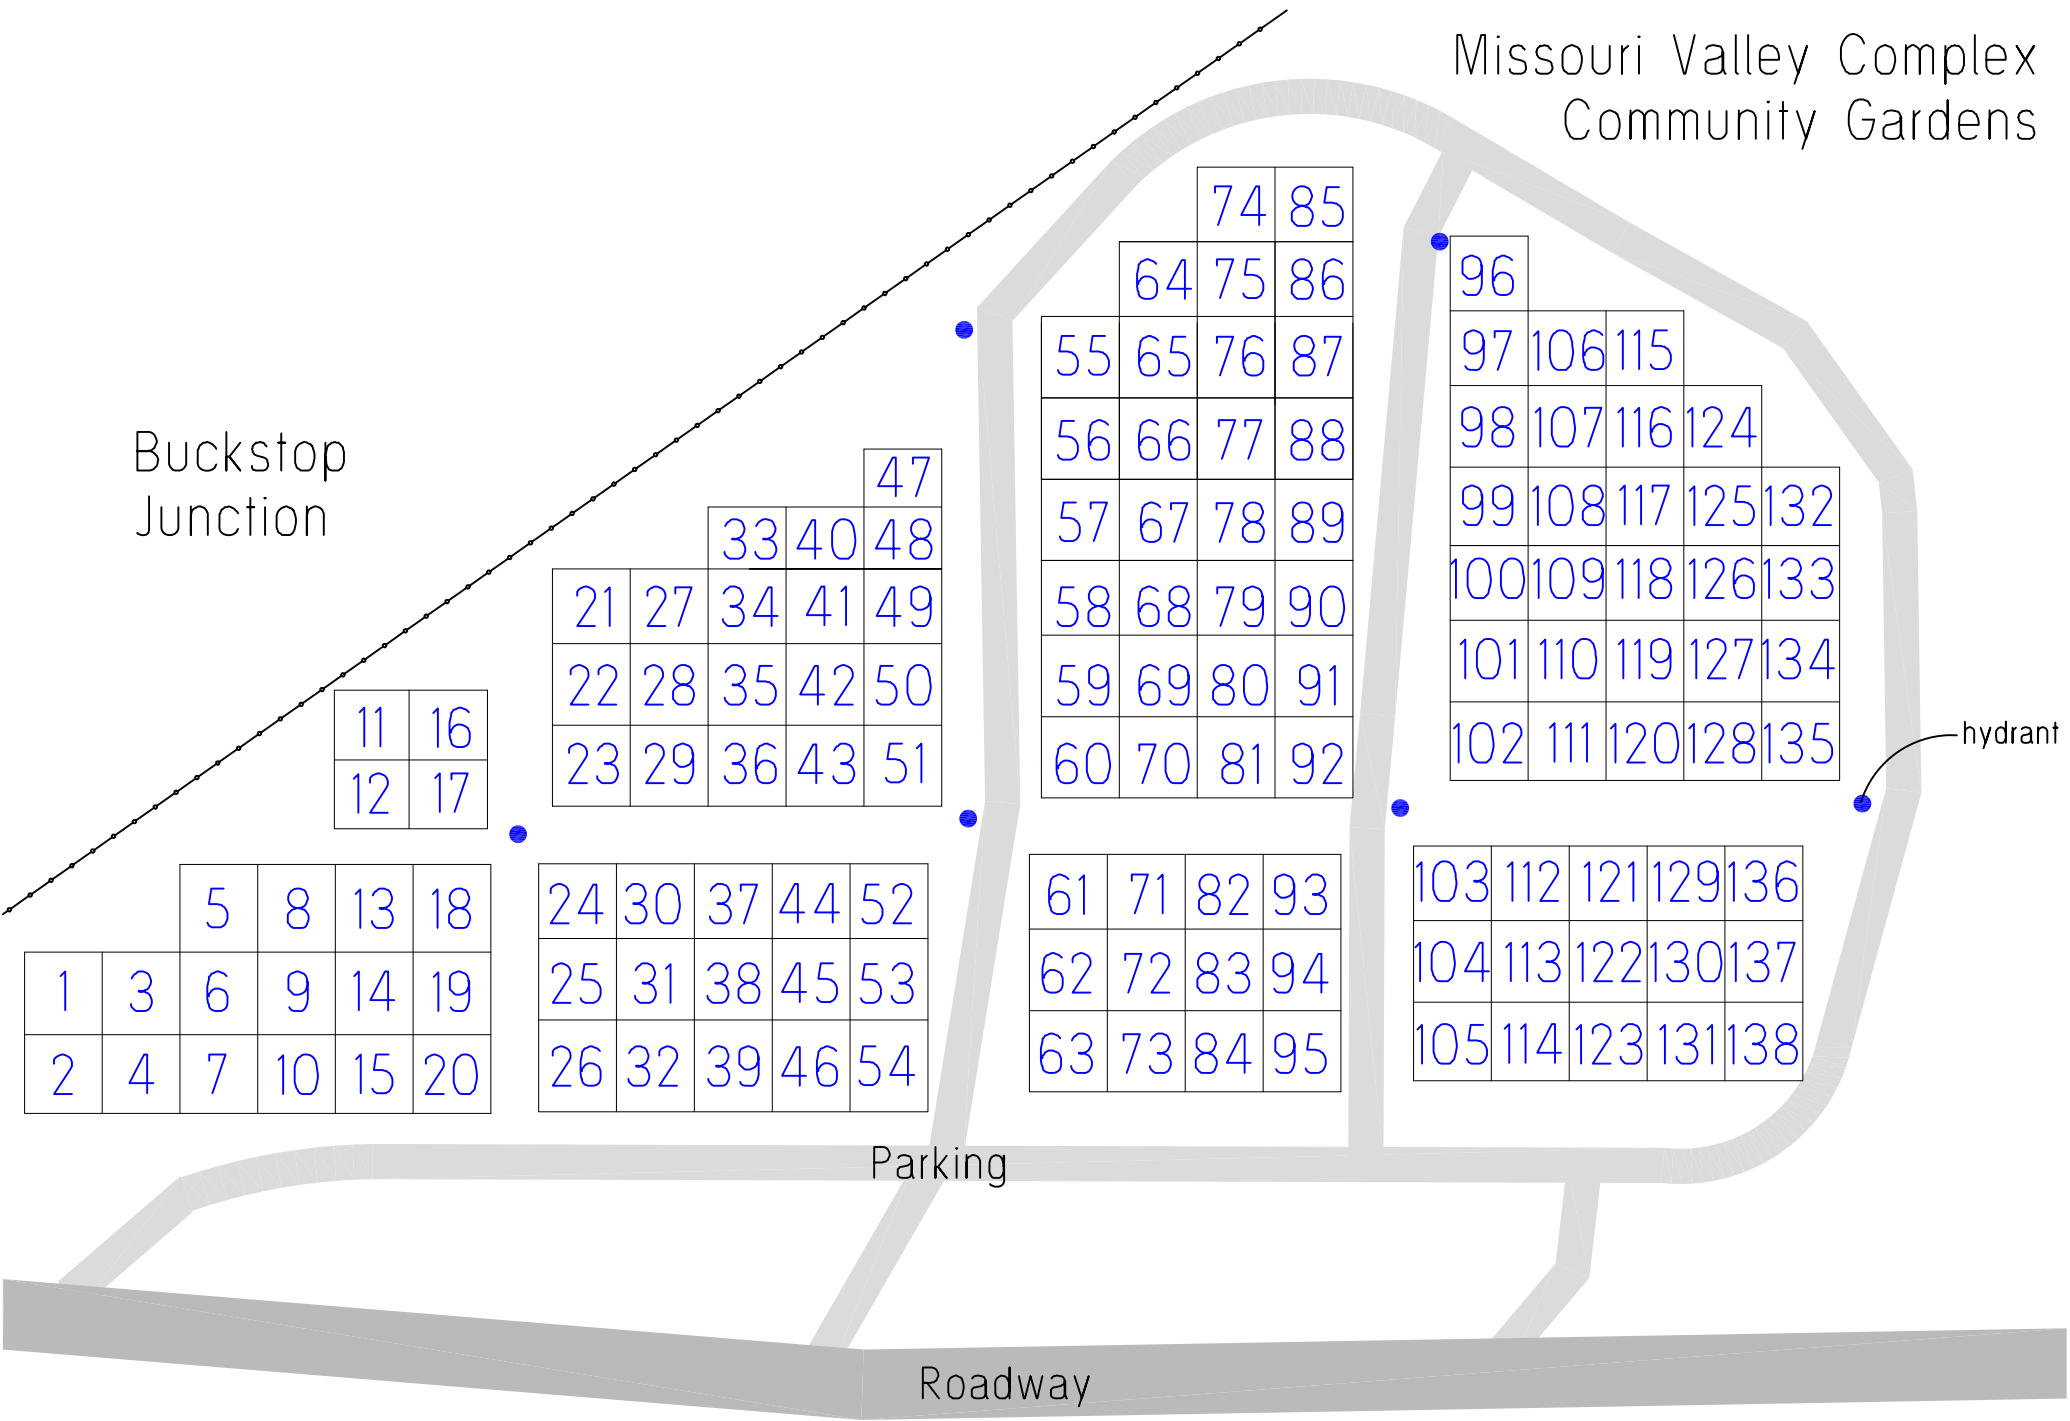

# Missouri Valley Complex Community Gardens

Buckstop  
Junction

hydrant