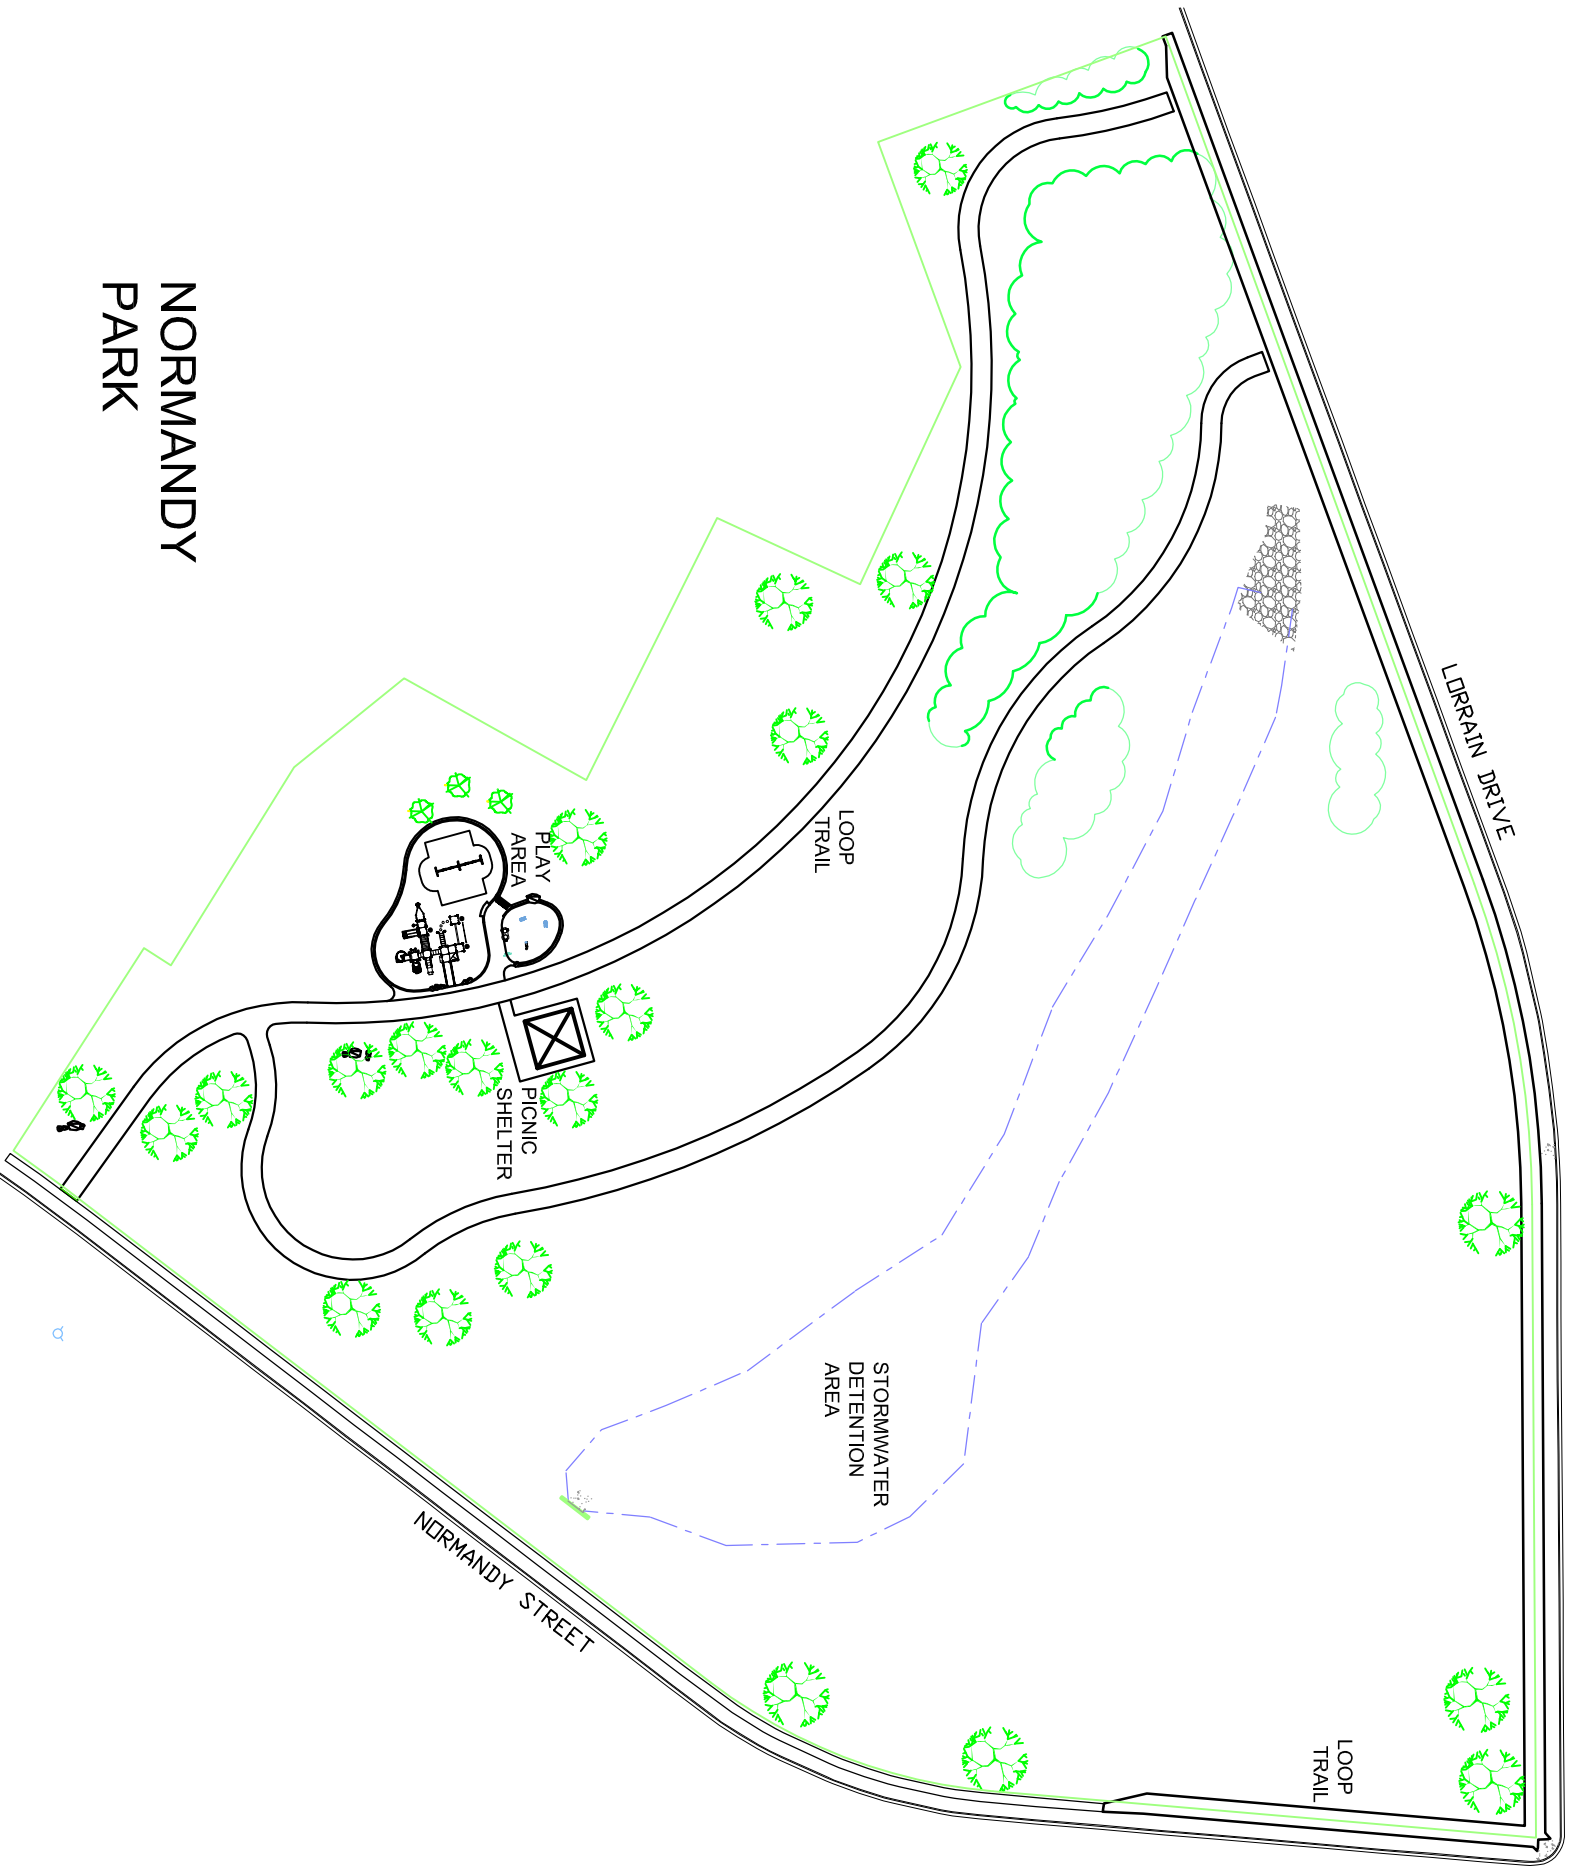

NORMANDY PARK

LDRRAIN DRIVE

LOOP TRAIL

PICNIC SHELTER

PLAY AREA

STORMWATER DETENTION AREA

LOOP TRAIL

NORMANDY STREET