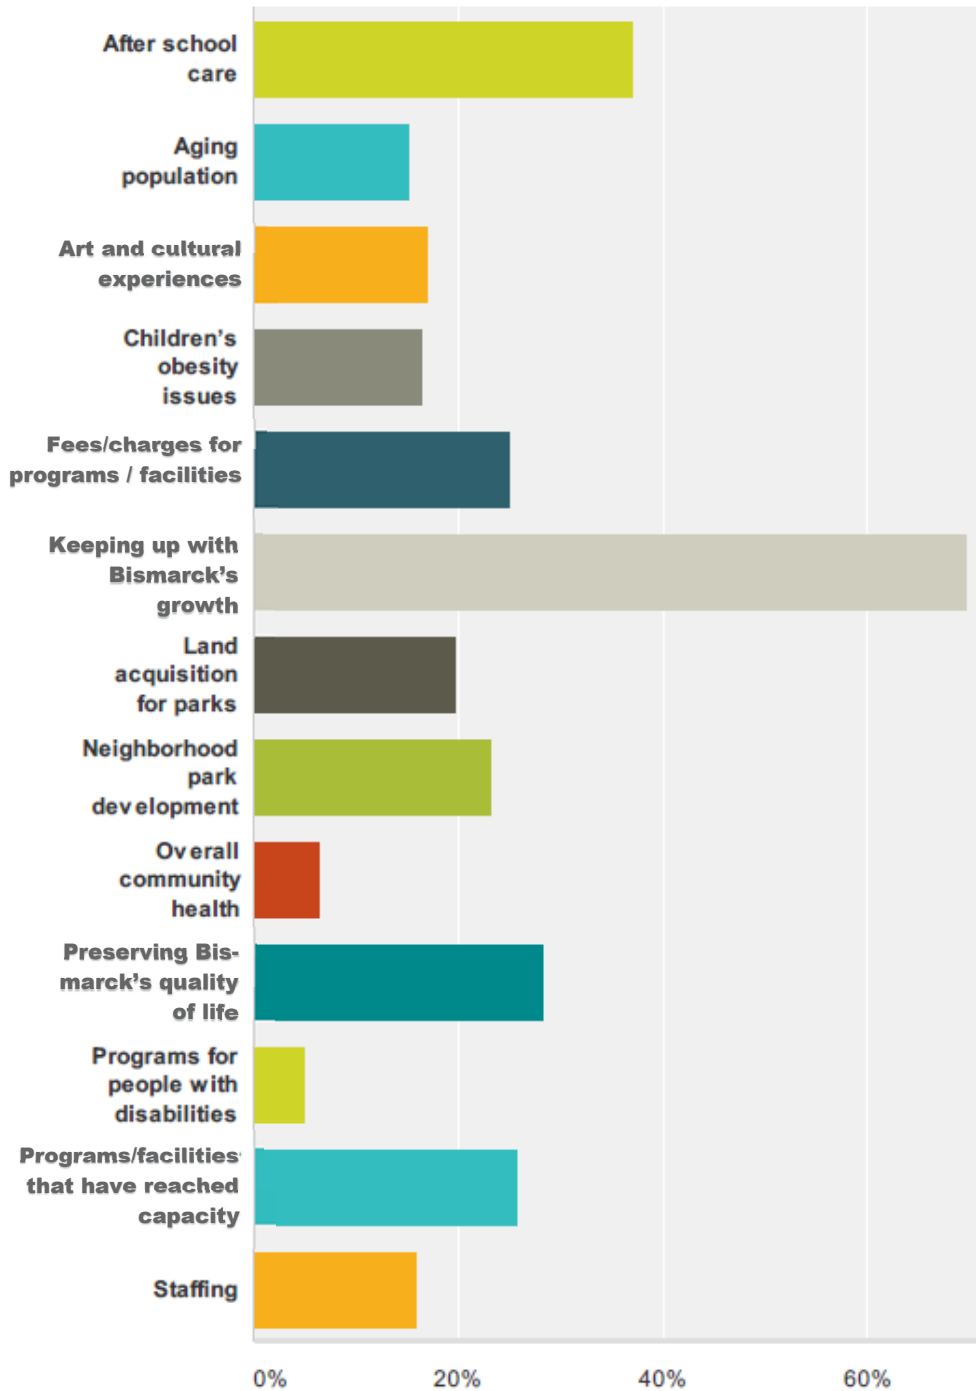

Top four most requested outdoor facilities:

1. Splash pads
2. Hiking trails
3. Concert areas
4. Neighborhood parks

According to Proragis, over 50% of parks and recreation agencies have a “sprayground” or “splash pad”.

The new Neighborhood Park Ordinance from the City of Bismarck will ensure that every new neighborhood will have a park.

Let's Play!

COMMUNITY SNAPSHOT

ONLINE SURVEY RESULTS

What do you think are the most important issues facing Bismarck Parks and Recreation District over the next three years?

Overwhelmingly, the number one issue is keeping up with the growth of Bismarck.

Let's Play!