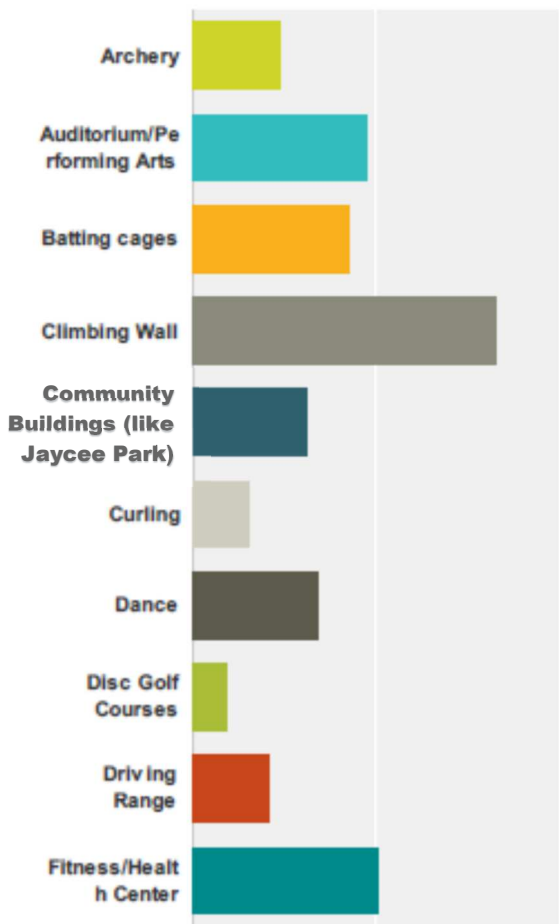

COMMUNITY SNAPSHOT

ONLINE SURVEY RESULTS

In January of 2014, Bismarck Parks and Recreation District (BPRD) invited Bismarck residents to participate in a community survey and share their views on programs, parks and facilities. The survey, an online questionnaire using Survey Monkey, was part of the BPRD 2015-17 Strategic Planning process. The purpose of the survey was to measure needs, trends and priorities, as well as to receive public input on BPRD strengths and opportunities.

A total of 604 online responses were received.

What new or additional *indoor* parks and recreation facilities would you and/or members of your household be interested in having developed or enhanced?

Top four most requested indoor facilities:

1. Climbing Wall
2. Indoor Running/Walking Track
3. Gymnasiums
4. Indoor Playground

The 2013 Facility Study for the BSC Aquatic & Wellness Center includes an option with gym space, walking track and an indoor playground with an option of a climbing wall.

Top four most requested outdoor facilities:

1. Splash pads
2. Hiking trails
3. Concert areas
4. Neighborhood parks

According to Proragis, over 50% of parks and recreation agencies have a “sprayground” or “splash pad”.