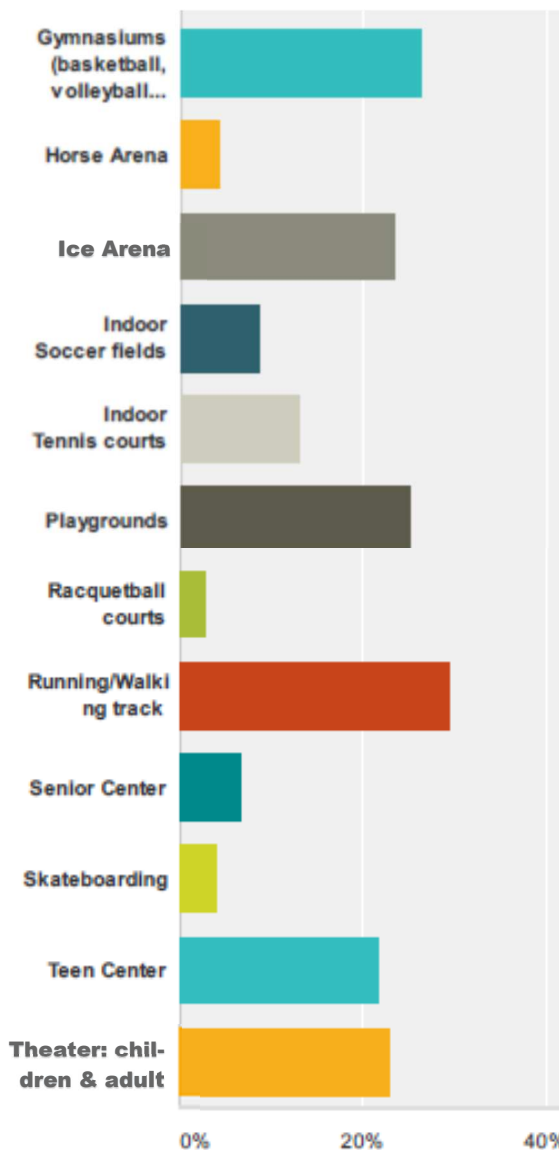

COMMUNITY SNAPSHOT

ONLINE SURVEY RESULTS

In January of 2014, Bismarck Parks and Recreation District (BPRD) invited Bismarck residents to participate in a community survey and share their views on programs, parks and facilities. The survey, an online questionnaire using Survey Monkey, was part of the BPRD 2015-17 Strategic Planning process. The purpose of the survey was to measure needs, trends and priorities, as well as to receive public input on BPRD strengths and opportunities.

A news release was sent to local media inviting any and all to participate in the survey. An invitation to participate in the survey was also sent to BPRD partner organizations and stakeholders. The survey was posted on the BPRD website, www.bisparks.org. For those citizens not having access or choosing not to take the survey online, printed versions were available in the BPRD office.

A total of 604 online responses were received.

What new or additional *indoor* parks and recreation facilities would you and/or members of your household be interested in having developed or enhanced?

Top four most requested indoor facilities:

Top four most requested outdoor facilities:

1. Splash pads
2. Hiking trails
3. Concert areas
4. Neighborhood parks

According to Proragis, over 50% of parks and recreation agencies have a “sprayground” or “splash pad”.