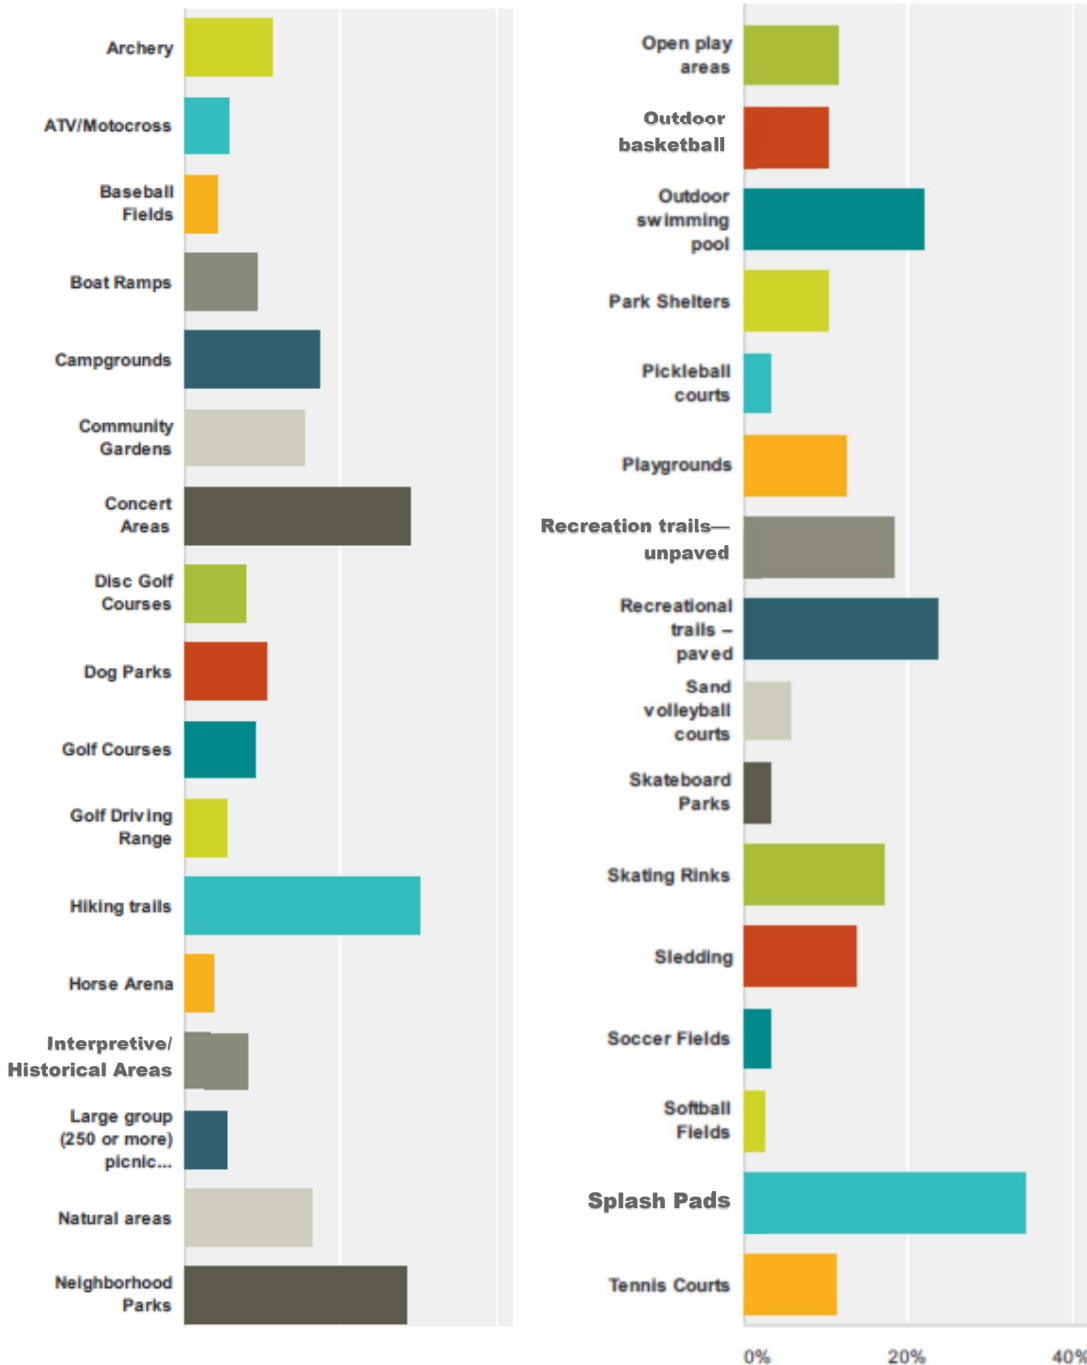

1. Climbing Wall
2. Indoor Running/Walking Track
3. Gymnasiums
4. Indoor Playground

The 2013 Facility Study for the BSC Aquatic & Wellness Center includes an option with gym space, walking track and an indoor playground with an option of a climbing wall.

Let's Play!

COMMUNITY SNAPSHOT

ONLINE SURVEY RESULTS

What new or additional *outdoor* parks and recreation facilities would you and/or members of your household be interested in having developed or enhanced?

Top four most requested outdoor facilities:

1. Splash pads
2. Hiking trails
3. Concert areas
4. Neighborhood parks

According to Proragis, over 50% of parks and recreation agencies have a “sprayground” or “splash pad”.

The new Neighborhood Park Ordinance from the City of Bismarck will ensure that every new neighborhood will have a park.

Let's Play!

COMMUNITY SNAPSHOT

ONLINE SURVEY RESULTS

What do you think are the most important issues facing Bismarck Parks and Recreation District over the next three years?