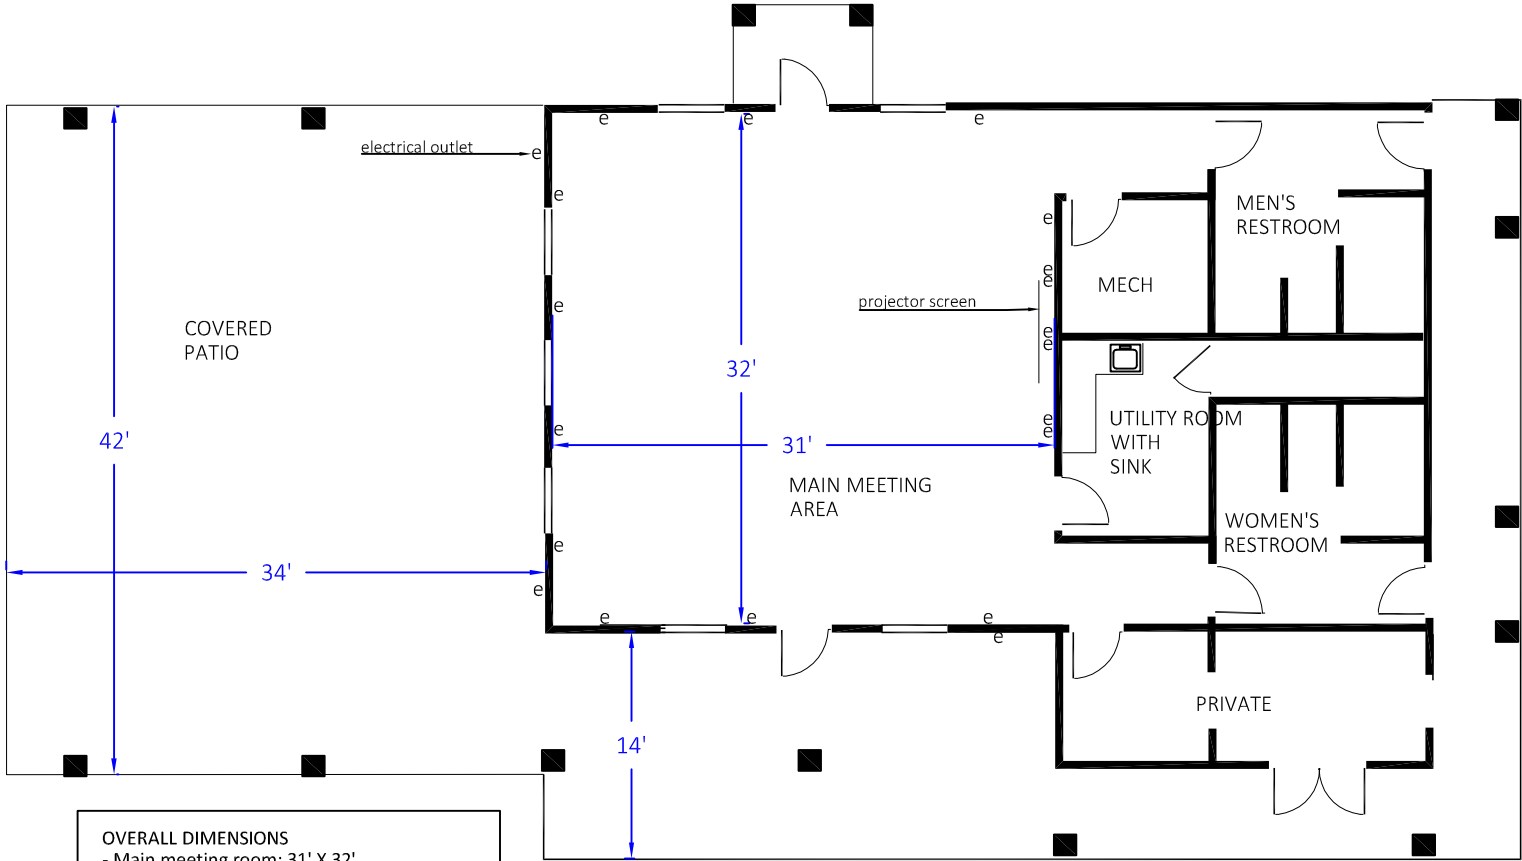

SERTOMA COMMUNITY CENTER

Parking Lot

Riverside Park Road

Dakota Zoo

Superslide Amusement Park

- OVERALL DIMENSIONS**
- Main meeting room: 31' X 32'
 - Covered patio: 34' x 42'
 - The ceiling is sloped with the low end at 8'-9"
- LIGHTS AND ELECTRICAL**
- Fluorescent light fixtures w/ lens covers
 - Electrical outlets (denoted with "e" on plan):
 - East wall: (3) - 4 plex outlets
 - North wall: (3) - duplex outlets
 - West wall: (4) - duplex outlets
 - South wall: (3) - duplex outlets
- AVAILABLE FURNISHINGS**
- 13 folding tables (6' long)
 - 60 chairs