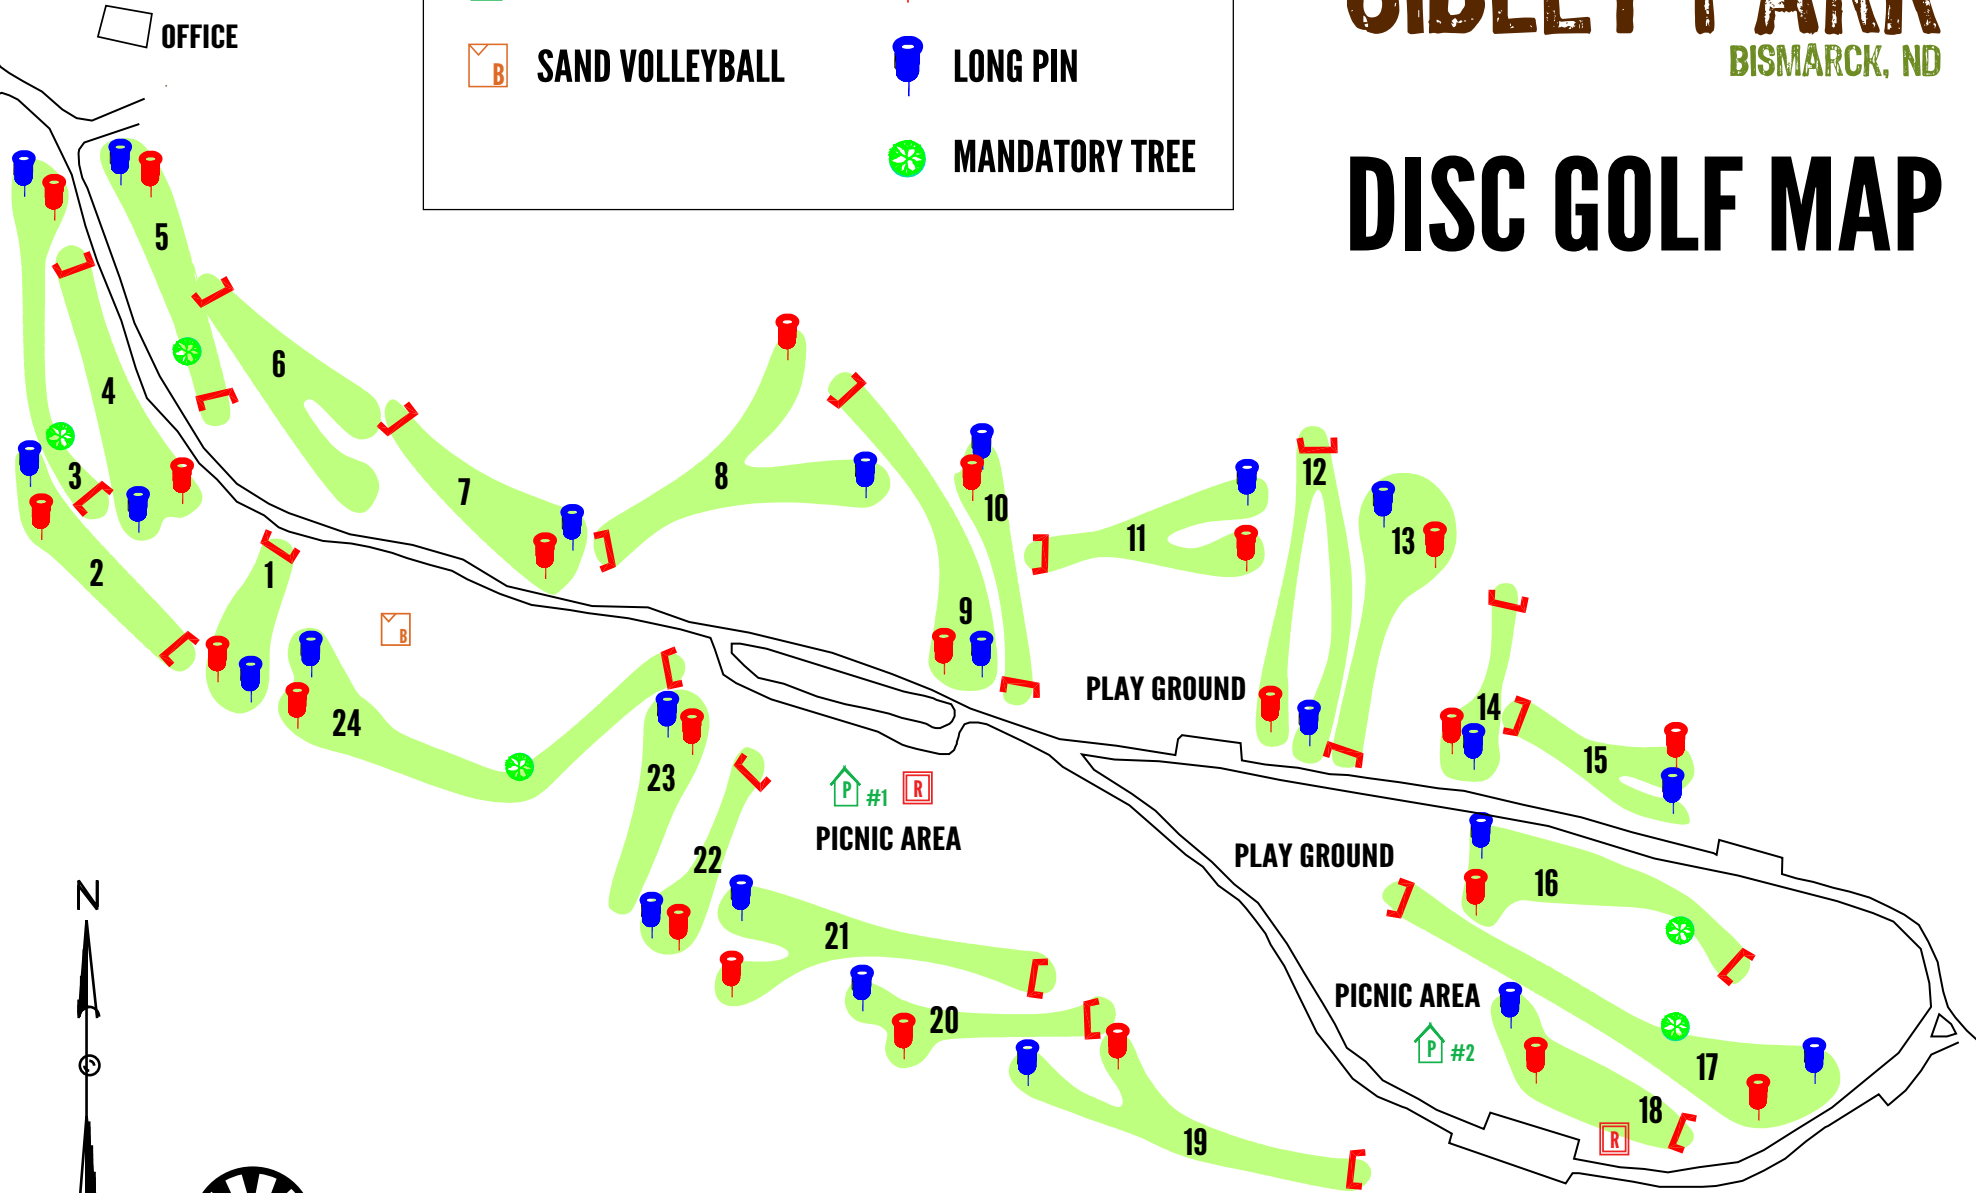

S. WASHINGTON STREET

GENERAL SIBLEY PARK

BISMARCK, ND

DISC GOLF MAP

 RESTROOMS	 TEE AREA
 PICNIC SHELTER	 SHORT PIN
 SAND VOLLEYBALL	 LONG PIN
 MANDATORY TREE	

BISMARCK PARKS AND RECREATION DISTRICT
Est. 1927