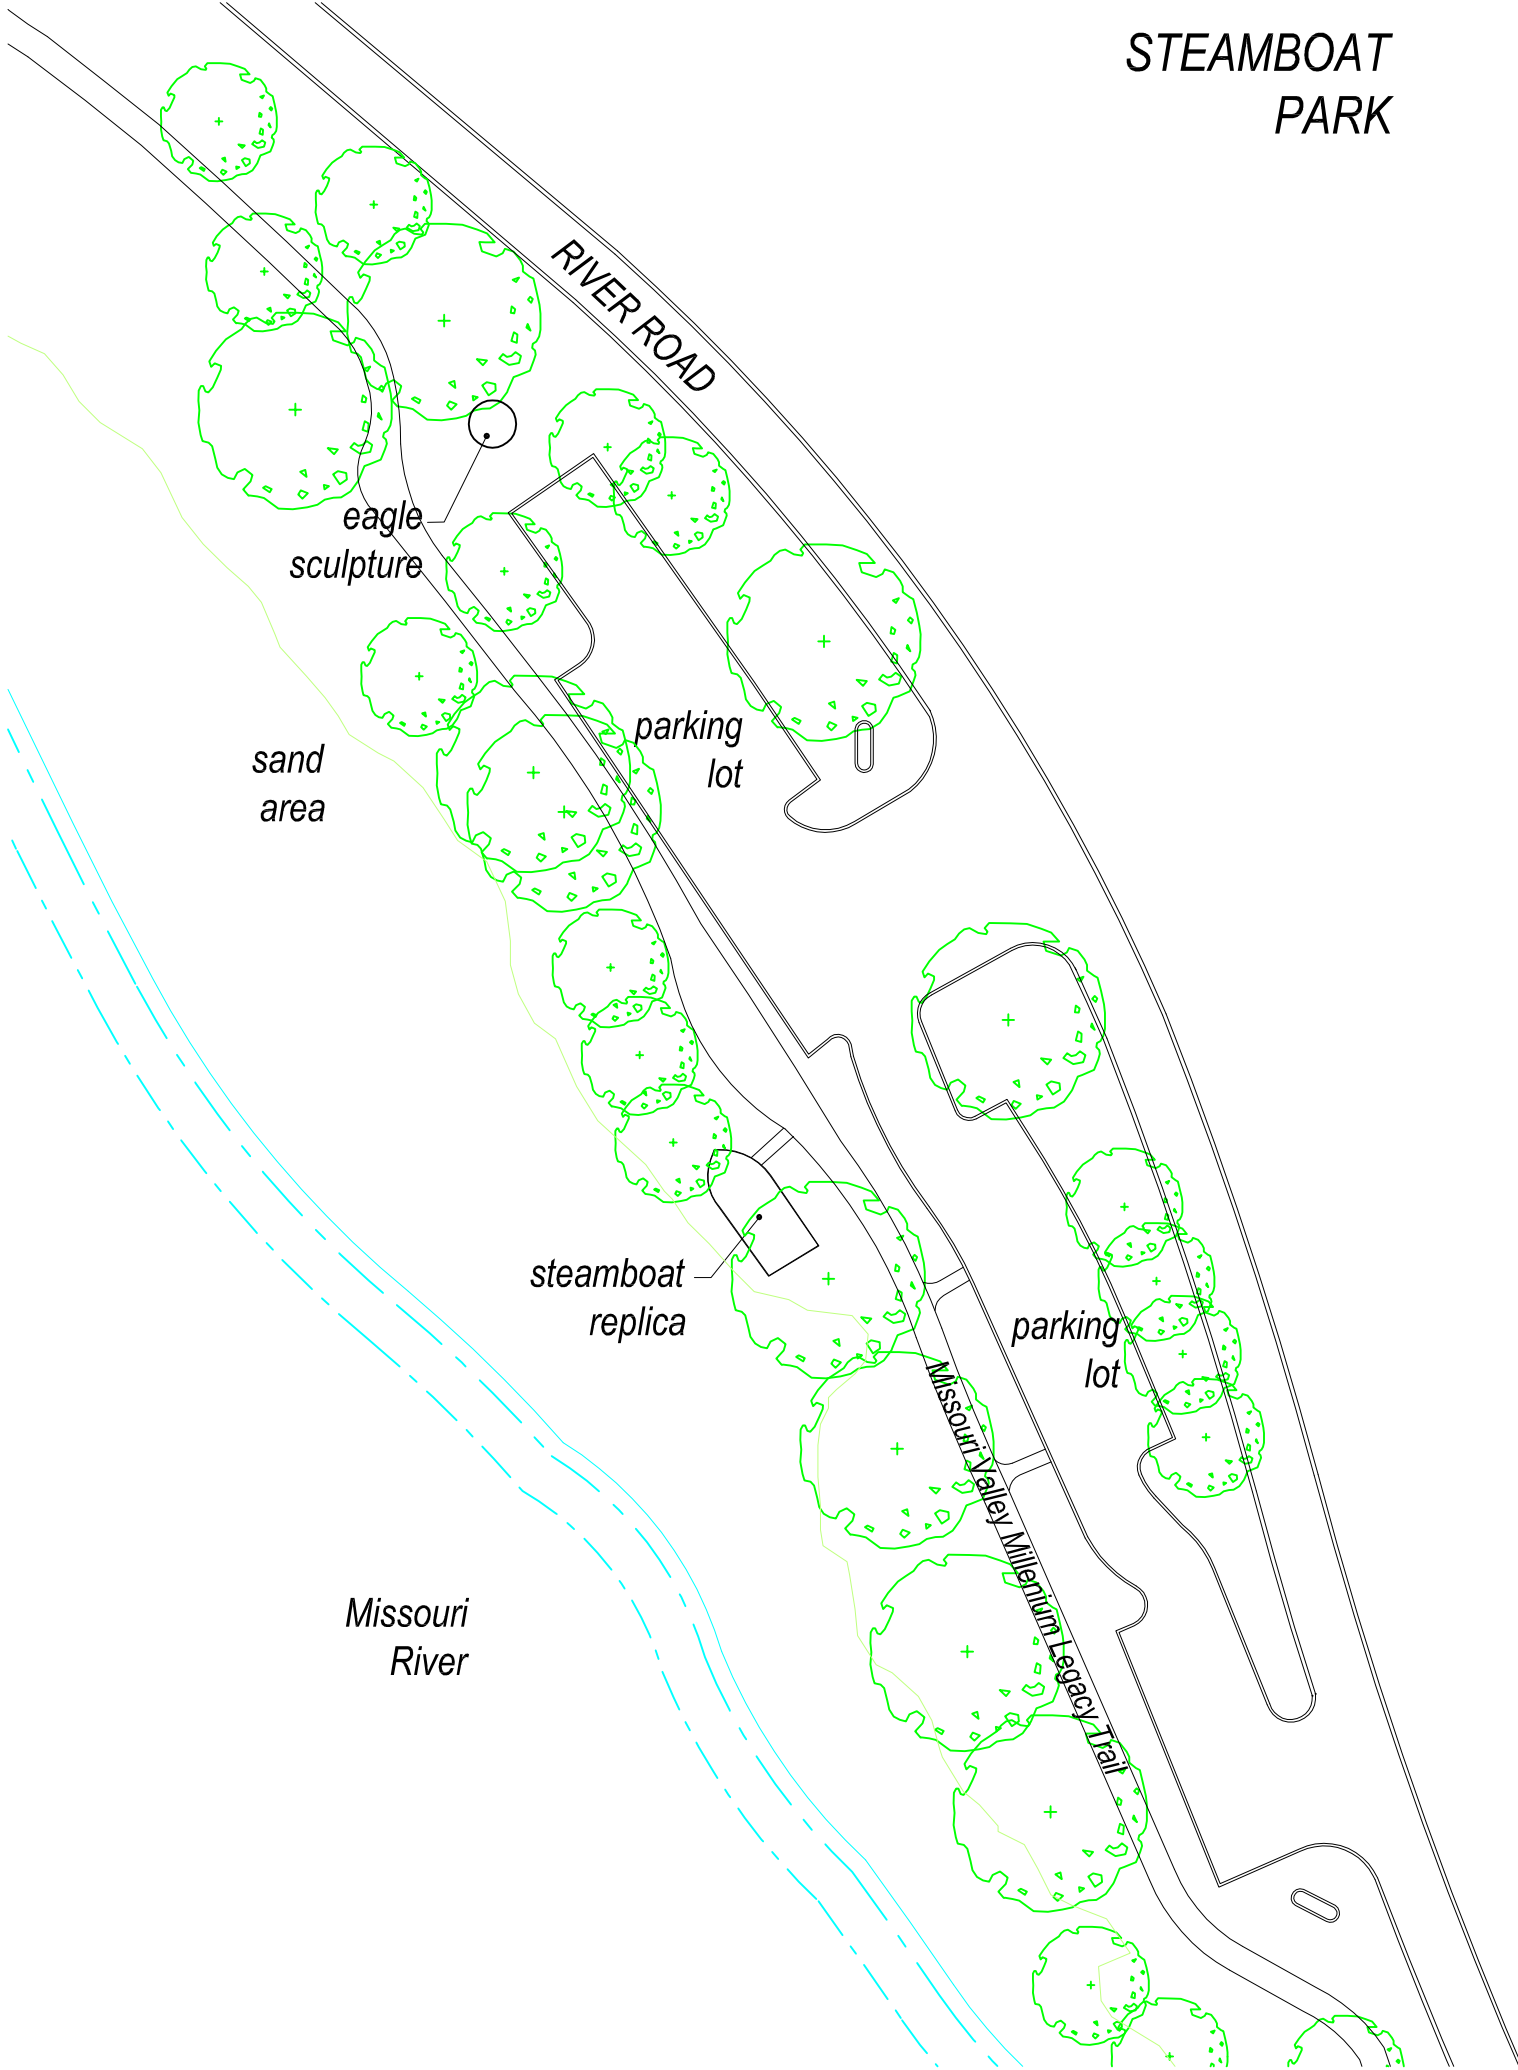

# STEAMBOAT PARK

eagle  
sculpture

sand  
area

parking  
lot

steamboat  
replica

parking  
lot

Missouri  
River

RIVER ROAD

Missouri Valley Millenium Legacy Trail