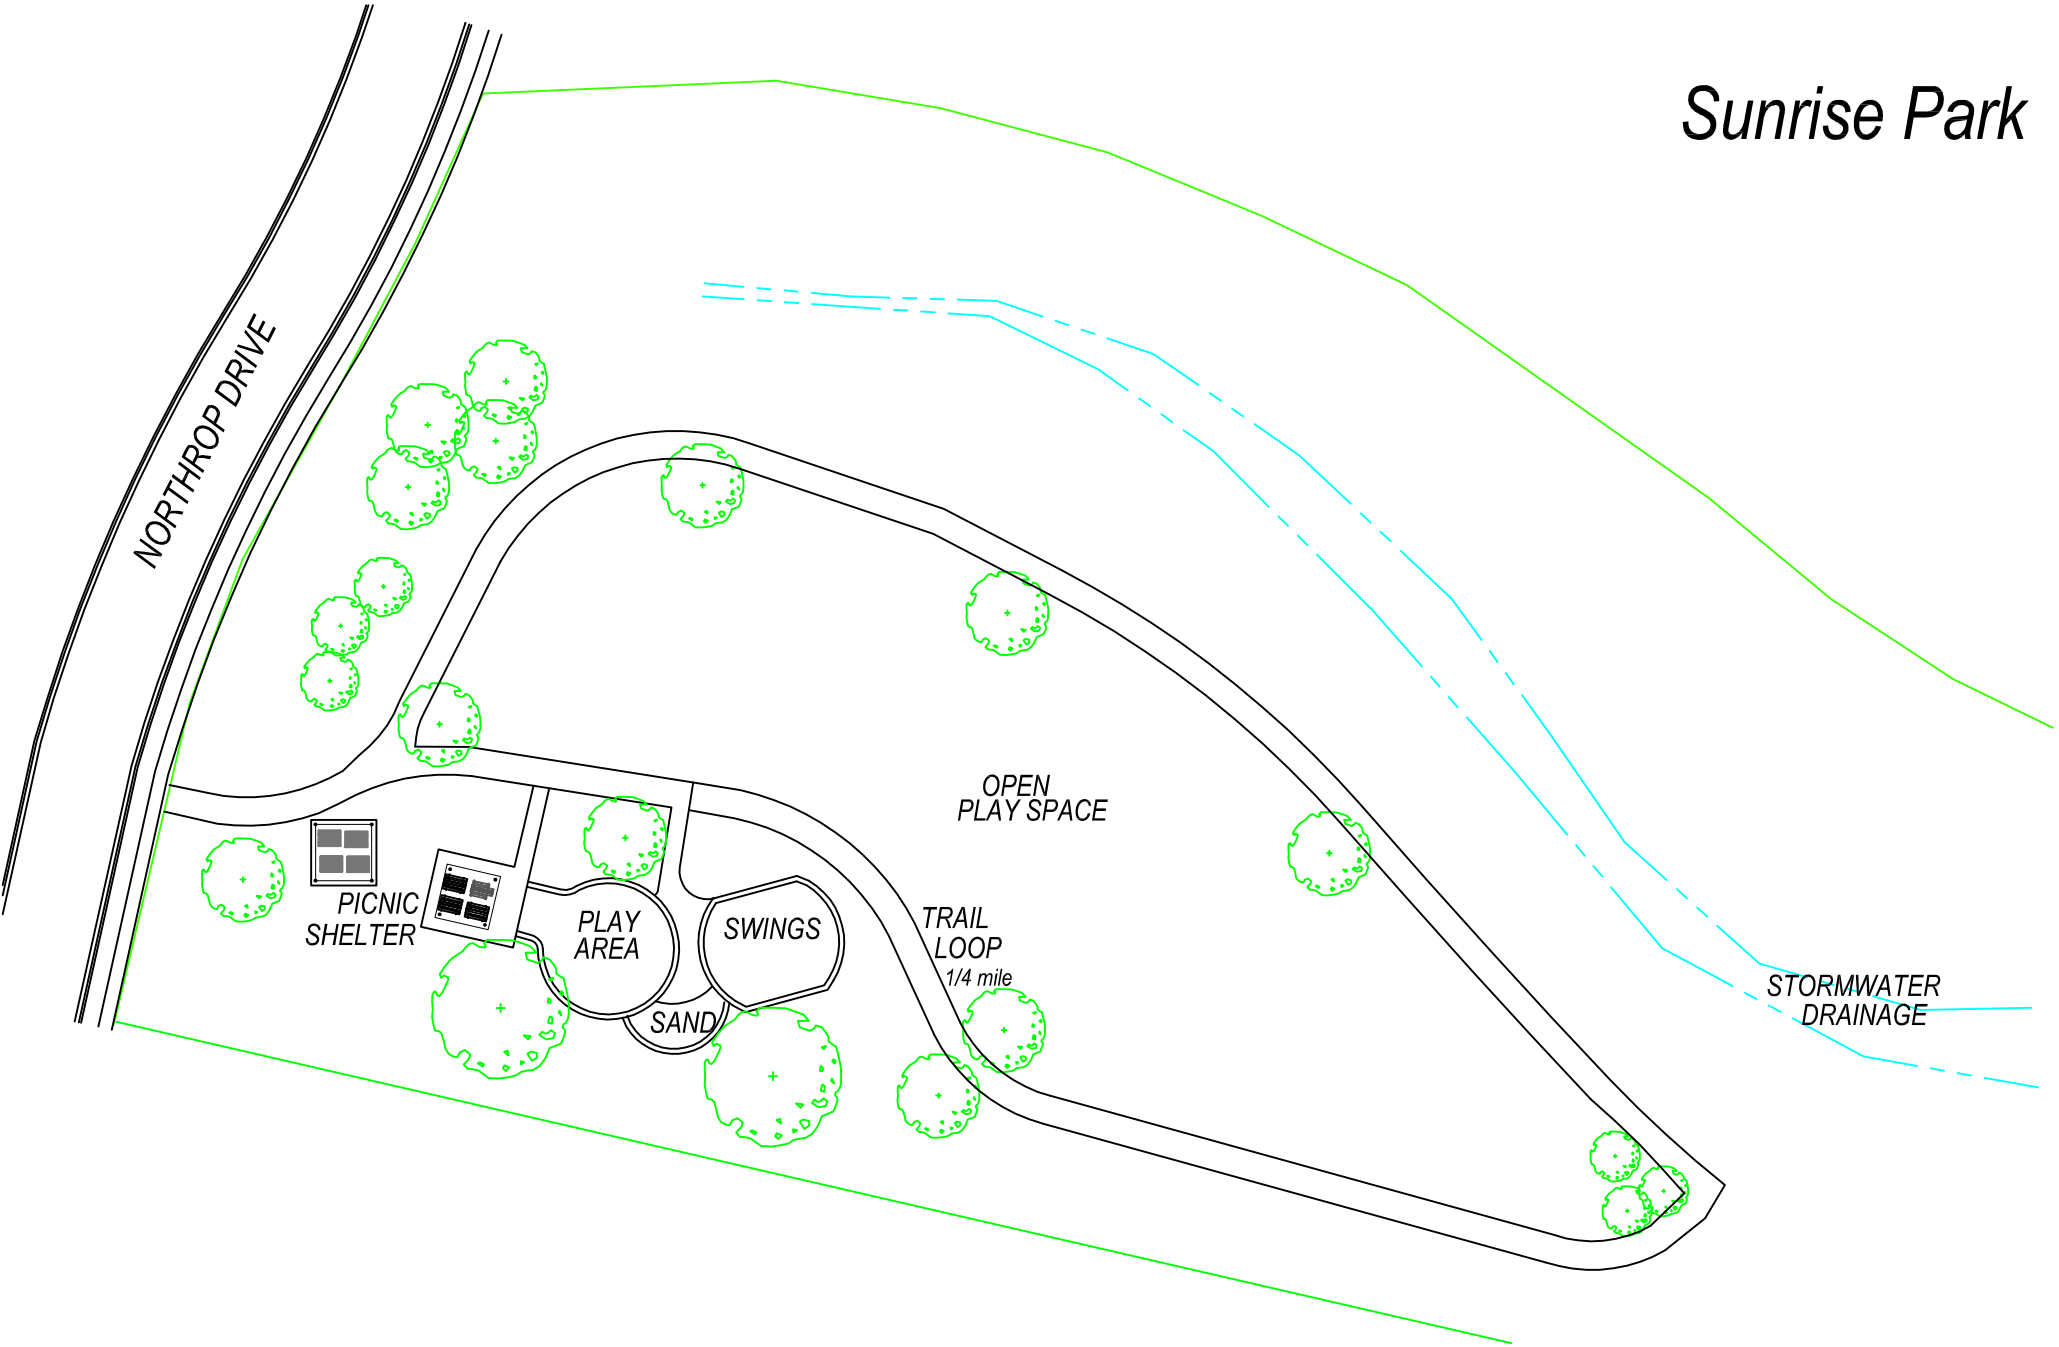

Sunrise Park

NORTHROP DRIVE

PICNIC SHELTER

PLAY AREA

SWINGS

SAND

TRAIL LOOP
1/4 mile

OPEN PLAY SPACE

STORMWATER DRAINAGE