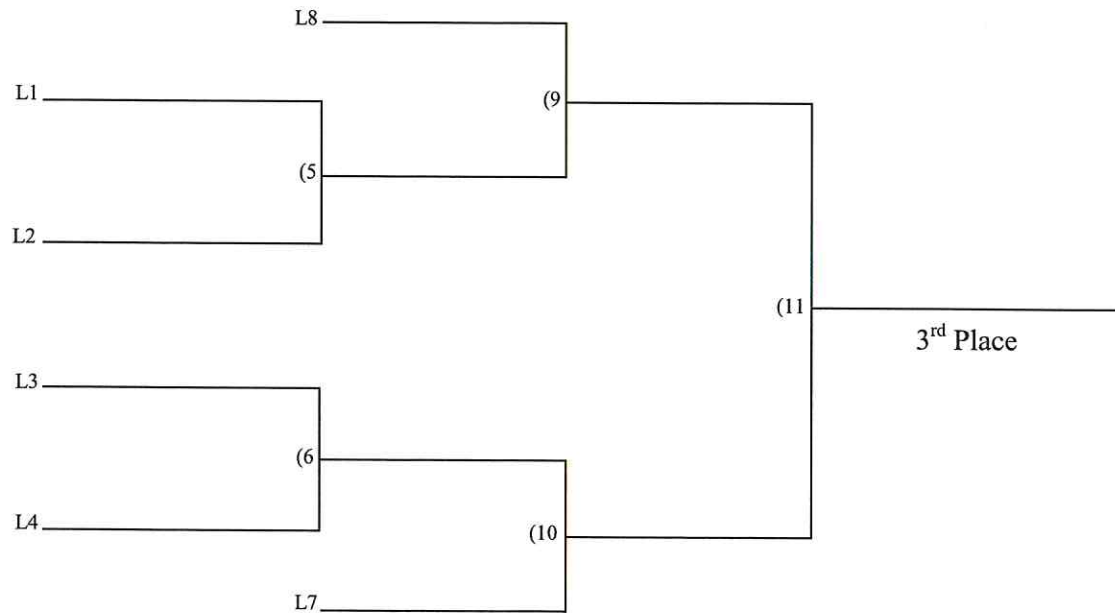

Bismarck Pickleball Tournament, Women's Division, Elk Ridge 11am

**Winners Bracket is
 2 of 3 sets to 11
 Consolation Bracket is
 1 set to 15**

Consolation Bracket

2nd Place (Loser of 12)

4th Place (Loser of 11)