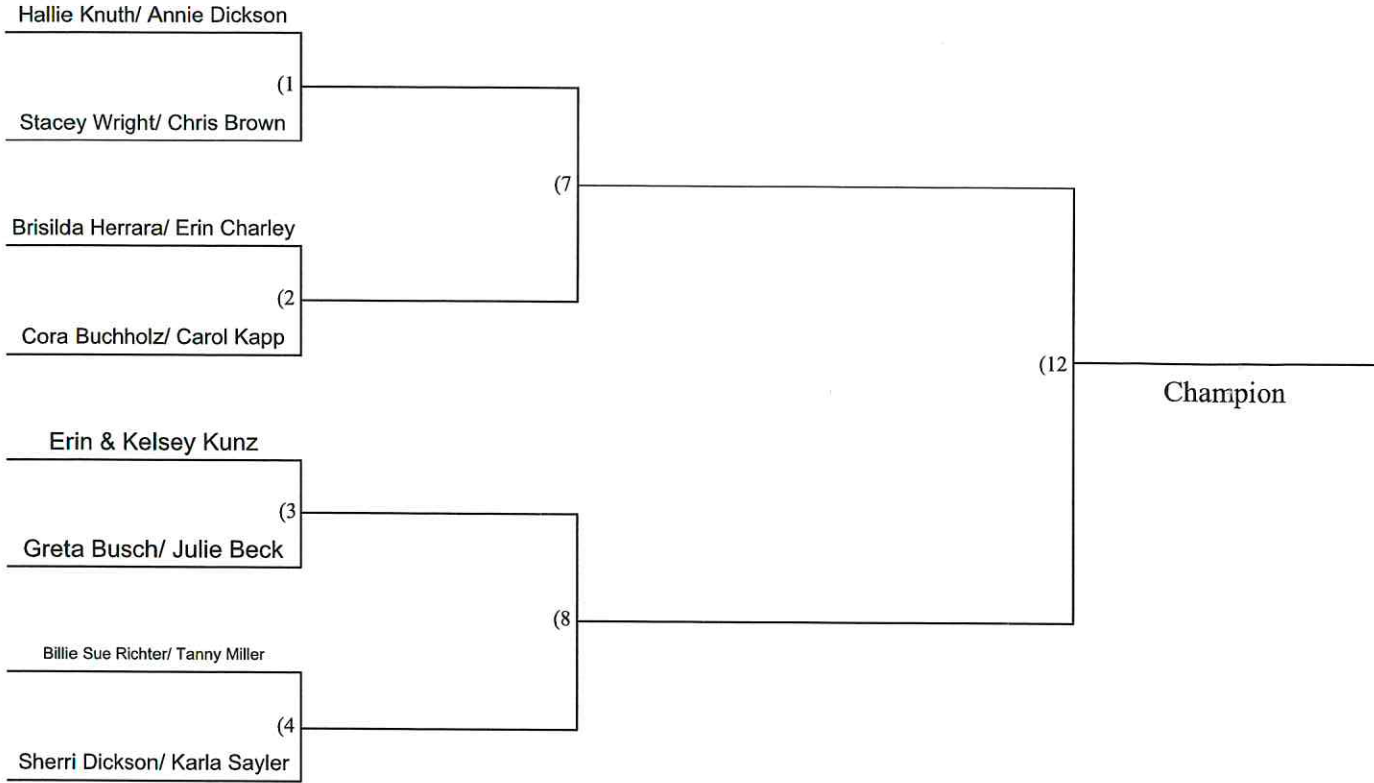

Bismarck Pickleball Tournament, Women's Division, Elk Ridge 11am

**Winners Bracket is
 2 of 3 sets to 11
 Consolation Bracket is
 1 set to 15**

Consolation Bracket

2nd Place (Loser of 12)

4th Place (Loser of 11)